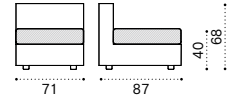

Rectangular coffee table 120x80