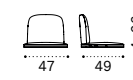

Pouf Ø40 h38 / h46

Rectangular dining table 240x100