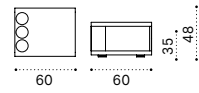

Seat L 150cm with backrest