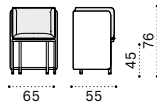

Lounge armchair

Lounge high back armchair

3 seater sofa

3 seater high back sofa

Round coffee table Ø56

Square coffee table 90x90

Oval coffee table 160x80

Dining armchair