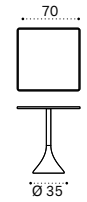

Dining table 70X70h 74

Concrete

Aluminium Warmwhite

Aluminium Dark Grey

Natural Teak

Pickled Teak

Pluvia

Design: Luca Nichetto

Collection composed of:
natwick dining armchair
/ round rope dining armchair