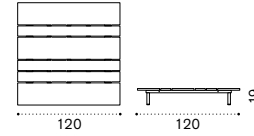

# Calipso

Design: Ilaria Marelli

Collection composed of:  
S module / L module / XL module / mattress  
/ coffee table  
FSC™ certified product

S module 120x120

L module 120x180

XL module 120x240

Cushion 100x100