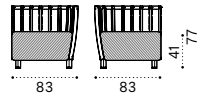

Daybed - Right