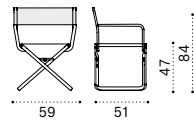

Studios

Design: Ethimo

Director folding armchair

Folding armchair