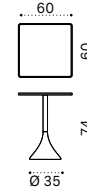

Dining table 60X60 h 74