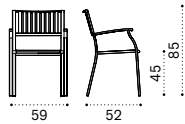

Smart - Side table 43x35