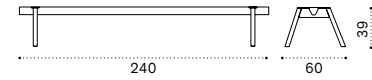

Bag holder 90x52