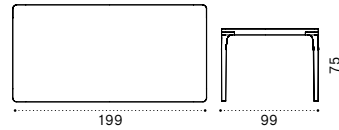

XL rectangular dining table 274x99