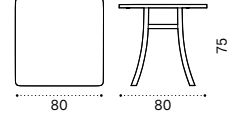

Dining chair