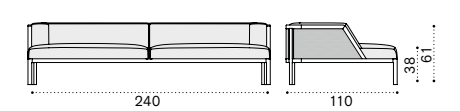

Patio ^{new}

Design: Zanellato/Bortotto

Collection composed of:
lounge armchair / 3 seater sofa / daybed
/ coffee table / dining armchair / dining table
/ free-standing hammock
FSC™ certified product

Lounge armchair

3 seater sofa

Daybed

Grand Life

Design: Christophe Pillet

Collection composed of:
bergère / lounge armchair / XL sofa / coffee table
/ sunbed / dining armchair
FSC™ certified product

Bergère

Lounge armchair

XL sofa