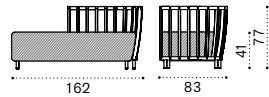

Backend module - Left

Backend module - Right

Small coffee table Ø50

Large coffee table 110x57

Lounge bed with curtain

Lounge bed mattress with roller and back cushion

Club armchair

Seat and back cushion