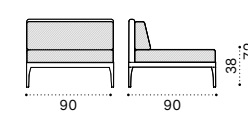

XL corner module right