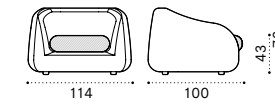

Coffee table

Lounge armchair