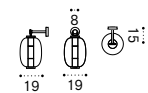

Lamp holder bracket

Suspension lantern
CE