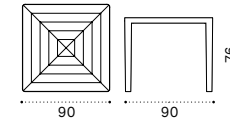

Flat

Design: Ethimo

Collection composed of:
extendable dining table 160-250x100
/ extendable dining table 240-360x100

Extendable dining table
160-250x100

Extendable XL dining table
240-360x100

Material

Aluminium Warmwhite

Aluminium Warmgrey

Studios

Design: Ethimo

Director folding armchair

Folding armchair

Material

Aluminium Warmwhite
+ Acrylic Nature White

Aluminium Warmgrey
+ Acrylic Nature White

Aluminium Warmwhite
+ Acrylic Nature Grey

Cronos

Design: Ethimo

Collection composed of:
round dining table
/ extendable rectangular dining table
FSC™ certified product

Round dining table Ø147

Extendable rectangular dining table
220-260-300x100

Material

Natural Teak

Pickled Teak

Friends

Design: Ethimo

Collection composed of:
square dining table / rectangular dining table
FSC™ certified product

Square dining table 90x90

Rectangular dining table 180x90

Material

Natural Teak

Pickled Teak