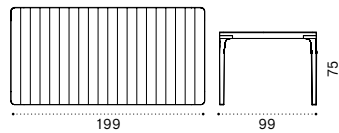

Play

Design: Ethimo

Collection composed of:
square dining table / XL square dining table
/ rectangular dining table / XL rectangular dining
table / ping pong table
FSC™ certified product

Square dining table 99x99

Square dining table 99x99

Material - Base

Material - Table top

Enjoy

Design: Ethimo

Collection composed of:
dining table / lounge dining table / high table
/ coffee table
FSC™ certified product

Coffee table 70x70 h 29

Coffee table 70x70 h 51

Dining table 70x70 h 75

Material - Base

Material - Table top

Cover base