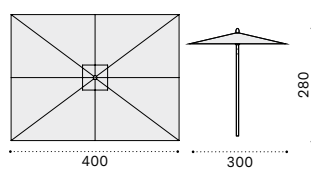

# Classic

Collection composed of:  
square, round and rectangular wooden parasol

Design: Ethimo

Square parasol 2,2x2,2 m

Square parasol 3x3 m

Round parasol Ø2,5 m

Round parasol Ø3,5 m

Rectangular parasol 4x3 m