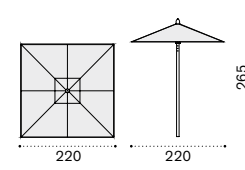

Square parasol 2,2x2,2 m