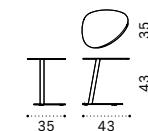

# Smart

Design: Ethimo

**Side table**

Side table 43x35

Material

Aluminium Warmwhite

Aluminium White

Aluminium Warmgrey