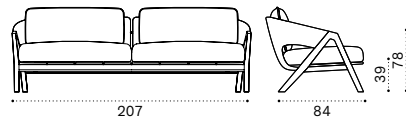

Lumbar cushion for armchair

Knit

Design: Patrick Norguet

Collection composed of:
armchair / 3 seater sofa / lounge armchair
/ lounge high back armchair / rocking lounge
armchair / footstool / coffee table / dining armchair
/ dining chair / dining table
FSC™ certified product

3 seater sofa