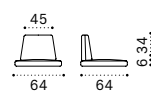

Backend module - Left

Backend module - Right

Small coffee table Ø50

Large coffee table 110x57

Lounge bed with curtain

Lounge bed mattress with roller and back cushion

Club armchair

Seat and back cushion