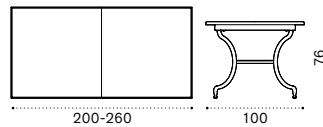

Chair / armchair
seat cushion

Chair / armchair
back cushion