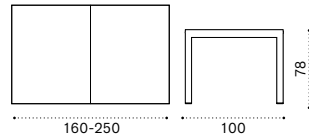

Flat

Design: Ethimo

Collection composed of:
extendable dining table 160-250x100
/ extendable dining table 240-360x100

Extendable dining table
160-250x100