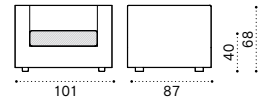

Central module

Lounge armchair