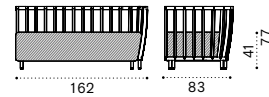

Backend module - Left

Backend module - Right

Small coffee table Ø50

Large coffee table 110x57

Lounge bed with curtain

Lounge bed mattress with roller and back cushion

Club armchair

Seat and back cushion