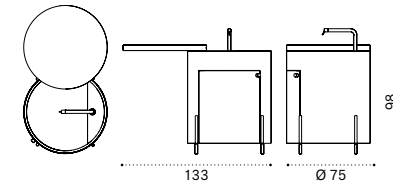

Phil

Design: Gordon Guillaumier

Collection composed of:
Kitchen sink module / induction cooktop module
/ brazier grill module
FSC™ certified product

Kitchen sink module