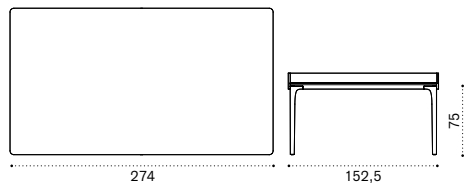

Rectangular dining / Ping pong table 274x152,5