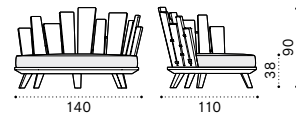

Daybed right