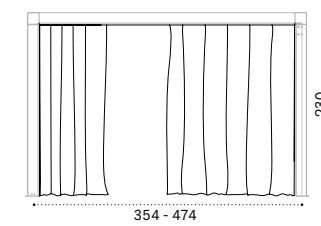

Material

Perimeter curtains in fabric