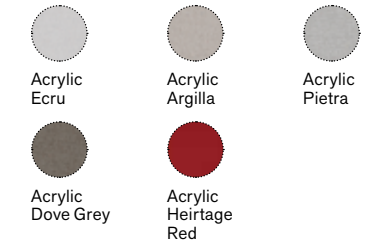

Eivissa

Design: Ludovica + Roberto Palomba

Collection composed of:
pavilion without base and flooring
/ pavilion with base and teak flooring

Pavilion without base

Material - Frame + components

Pavilion with base and flooring

Material - Frame + components

Teak flooring

Materials

Eivissa

Design: Ludovica + Roberto Palomba

Collection composed of:
complementary canopy
/ perimeter glass panel
/ curtains / electrical socket

Flow sliding canopy

Material

Glass panels

Material

Perimeter curtains in fabric

Material