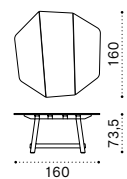

Coffee table 68x70 - Small

Coffee table 70x170 - Large

Sunbed / Mattress

Sunbed roller cushion 90x Ø17

Sunbed back cushion 75x50

Octagonal dining table 160x160

Dining table 264x154