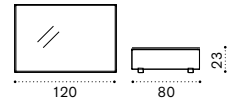

Cube

Design: Ethimo

Collection composed of:
loung armchair / 3 seater sofa / modular sofa
/ pouf / coffee table / double and single sunbed
/ footstool

3 seater sofa

Lounge armchair

Pouf

Phorma

Design: Ethimo

Collection composed of:
loung armchair / 3 seater sofa

3 seater sofa

Lounge armchair

Loto

Design: Ethimo

Rectangular coffee table 65x40

Square coffee table 90x90