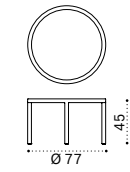

Coffee table Ø77 h25

Coffee table Ø77 h45

Rectangular coffee table 100x65 h25

Square coffee table 100x100 h35

Sunbed

Dining armchair

Seat and back cushion

Material - Frame