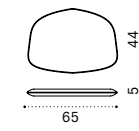

Shaped seat cushion