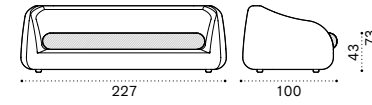

3 seater sofa