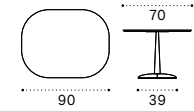

Play

Design: Ethimo

Collection composed of:
square dining table / XL square dining table
/ rectangular dining table / XL rectangular dining
table / ping pong table
FSC™ certified product

Square dining table 99x99

Square dining table 99x99

Material - Base

Material - Table top

Enjoy

Design: Ethimo

Collection composed of:
dining table / lounge dining table / high table
/ coffee table
FSC™ certified product

Coffee table 70x70 h 29

Coffee table 70x70 h 51

Dining table 70x70 h 75

Material - Base

Material - Table top

Cover base