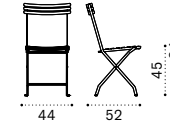

Seat cushion

Flower

Design: Ethimo

Collection composed of:
folding chair / stacking chair / stacking armchair
/ round, square and rectangular dining table
/ high table / barstool

Folding chair

Dining chair