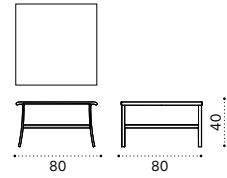

Square coffee table 80x80

Square dining table 80x80