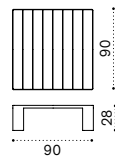

Square coffee table 90x90