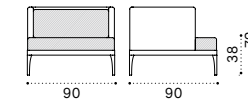

# Infinity

Design: Ethimo

Collection composed of:  
 lounge armchair / 3 seater sofa / modular sofa  
 / daybed / pouf / coffee table / sun lounger

3 seater sofa

Lounge armchair

Square coffee table 90x90

Rectangular coffee table 120x90