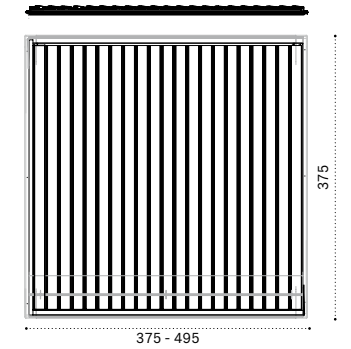

Cosmo

Design: AMDL CIRCLE

Pavilion

Sunshade pavilion

Material

Brushed teak + Aluminium Anodic Bronze
+ Micro-perforated waterproof canvas

Travertino

Sunshade pavilion with steel planter base

Eivissa

Design: Ludovica + Roberto Palomba

Collection composed of:

- Open Air pavilion - open roof or teak louvers roof
- Light&Proof pavilion - polycarbonate roof
- Climate pavilion - adjustable louvers roof

Open Air

Light&Proof

Climate