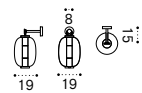

Wired applique
IP44 led 230 Vac 6W - 3000° K - 450 lm
Energetic Class: E