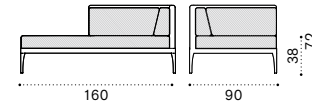

Elisir

Design: Ethimo

Collection composed of:
lounge armchair / 2 seater sofa / coffee table
/ dining armchair / dining chair / round, square and
rectangular dining table / sunbed

2 seater sofa

Lounge armchair

Infinity

Design: Ethimo

Collection composed of:
lounge armchair / 3 seater sofa / modular sofa
/ daybed / pouf / coffee table / sun lounger

3 seater sofa

Lounge armchair

Lightwick Warmgrey +
Aluminium Warmgrey

Lightwick Warmwhite +
Aluminium Warmwhite

Aluminium Warmgrey +
Ethitex Dove Grey

Aluminium Warmwhite +
Ethitex White