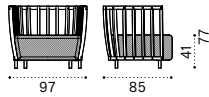

Daybed - Left