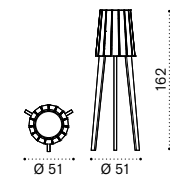

Woody

Design: Marc Sadler

Floor lamp
FSC™ certified product

Floor lamp
IP44 LED 230 Vac 17W - 2700° K - 1650 lm
Energetic Class: E