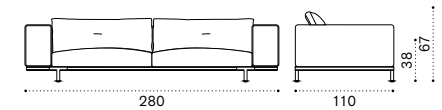

Yacht Collection / Baia

Design: Christophe Pillet

Collection composed of:
lounge armchair / sofa / XL sofa / modular sofa
/ daybed / sunbed / pouf / coffee table / lamp

Lounge armchair

2 Seater sofa

XL Sofa

Yacht Collection / Baia

Design: Christophe Pillet

Pouf 150x90

Pouf 210x90

Yacht Collection / Costiera

Design: Christophe Pillet

Collection composed of:
lounge armchair / XL sofa / modular sofa

XL Lounge armchair