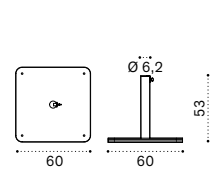

Base for 3x3 – 4x3 – Ø3,5 m parasols