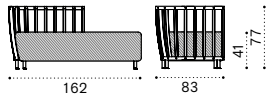

Backend module - Right