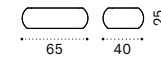

# Loto

Design: Ethimo

Coffee table

Rectangular coffee table 65x40

Square coffee table 90x90

Material