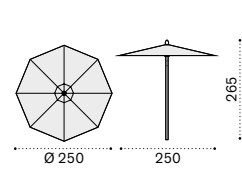

# Classic

Collection composed of:  
square, round and rectangular wooden parasol

Design: Ethimo

Square parasol 2,2x2,2 m

Square parasol 3x3 m

Round parasol Ø2,5 m

Round parasol Ø3,5 m

Rectangular parasol 4x3 m