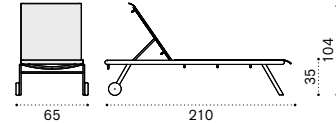

Elisir

Design: Ethimo

Collection composed of:
lounge armchair / 2 seater sofa / coffee table
/ dining armchair / dining chair / round, square and
rectangular dining table / sunbed

2 seater sofa

Lounge armchair

Infinity

Design: Ethimo

Collection composed of:
lounge armchair / 3 seater sofa / modular sofa
/ daybed / pouf / coffee table / sun lounger

3 seater sofa

Lounge armchair

Lightwick Warmgrey +
Aluminium Warmgrey

Lightwick Warmwhite +
Aluminium Warmwhite

Aluminium Warmgrey +
Ethitex Dove Grey

Aluminium Warmwhite +
Ethitex White