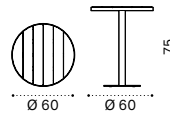

Rectangular dining table 160x90