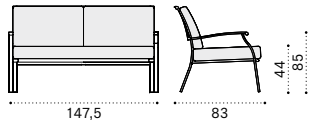

Elisir

Design: Ethimo

Collection composed of:
lounge armchair / 2 seater sofa / coffee table
/ dining armchair / dining chair / round, square and
rectangular dining table / sunbed

2 seater sofa

Lounge armchair