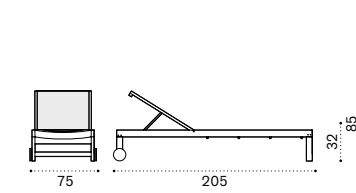

Sand Teak + Ethitex