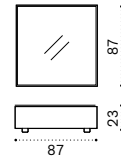

Double sunbed / Mattress

Square coffee table 87x87