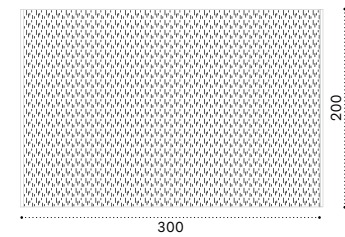

Nomad^{new}

Outdoor rugs

Design: Ethimo

Outdoor rugs