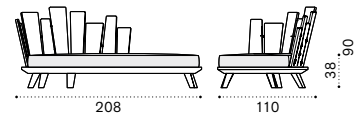

Rafael

Design: Paola Navone

Collection composed of:
lounge armchair / daybed / lounge armchair with
integrated coffee table / coffee table / sunbed
/ dining table / dining armchair
FSC™ certified product

Lounge armchair right

Lounge armchair left

Daybed right

Rafael

Design: Paola Navone

Stone Lazy Susan Ø110

Dining armchair

Brushed Natural
Teak

Pickled Teak

Enamelled Lava
Stone Smeraldo

Carrara Marble

Rope Light Grey