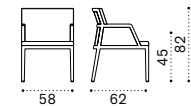

Coffee table Ø77 h25

Coffee table Ø77 h45

Rectangular coffee table 100x65 h25

Square coffee table 100x100 h35

Sunbed

Dining armchair

Seat and back cushion

Material - Frame