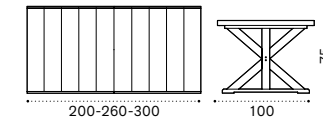

Material

Natural Teak

Pickled Teak

Friends

Design: Ethimo

Collection composed of:
square dining table / rectangular dining table
FSC™ certified product

Square dining table 90x90