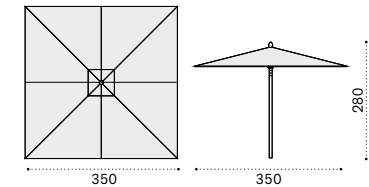

# Free

Collection composed of:  
square and rectangular aluminium parasol

Design: Ethimo

Square parasol 2,2x2,2 m

Rectangular parasol 3x2 m

Square parasol 3,5x3,5 m

Base for 2,2x2,2 – 3x2 m parasols

Base for 3,5x3,5 m parasols