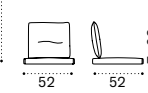

Aluminium
Mineral Grey

Aluminium
Limestone White

Enamelled Lava Stone
Opaque White

Ceramic Stone
Ice White

Ceramic Stone
Anthracite

Lava Stone
Ardesia

Pickled Teak