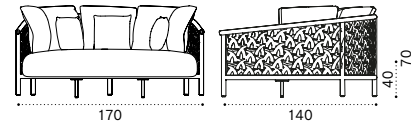

Lounge armchair

3 seater sofa

Daybed

Coffee table Ø42 h43 cm

Coffee table 134x80 h33 cm

Dining armchair

Round dining table Ø140 cm

Oval dining table 240x120 cm