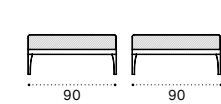

Sun lounger / Mattress

Smart - side table 43x35

Material

Lightwick Warmgrey +  
Aluminium Warmgrey

Lightwick Warmwhite +  
Aluminium Warmwhite

Aluminium Warmgrey +  
Ethitex Dove Grey

Aluminium Warmwhite +  
Ethitex White