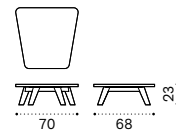

Coffee table 68x70 - Small

Coffee table 70x170 - Large

Sunbed / Mattress

Sunbed roller cushion 90x Ø17

Sunbed back cushion 75x50

Octagonal dining table 160x160

Dining table 264x154