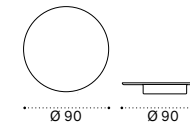

Material

Crocus

Dhalia

Lilium

Material