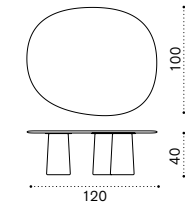

# Boldini <sup>new</sup>

Design: Ethimo

Coffee tables

Coffee table 160X100 h28

Coffee table 160X100 h40

Coffee table 120X100 h28

Coffee table 120X100 h40

Coffee table 46X42 h28