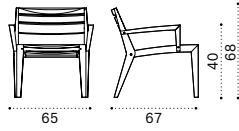

Ribot

Design: Marc Sadler

Collection composed of:
rectangular extendable table / dining armchair
/ dining chair / lounge armchair / footstool
/ coffee table / counter stool / barstool
FSC™ certified product

Lounge armchair