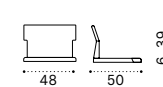

Coffee table Ø77 h25

Coffee table Ø77 h45

Rectangular coffee table 100x65 h25

Square coffee table 100x100 h35

Sunbed

Dining armchair

Seat and back cushion

Material - Frame