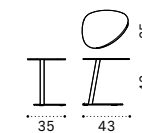

Elisir

Design: Ethimo

Collection composed of:
lounge armchair / 2 seater sofa / coffee table
/ dining armchair / dining chair / round, square and
rectangular dining table / sunbed

2 seater sofa

Lounge armchair

Infinity

Design: Ethimo

Collection composed of:
lounge armchair / 3 seater sofa / modular sofa
/ daybed / pouf / coffee table / sun lounger

3 seater sofa

Lounge armchair

Lightwick Warmgrey +
Aluminium Warmgrey

Lightwick Warmwhite +
Aluminium Warmwhite

Aluminium Warmgrey +
Ethitex Dove Grey

Aluminium Warmwhite +
Ethitex White