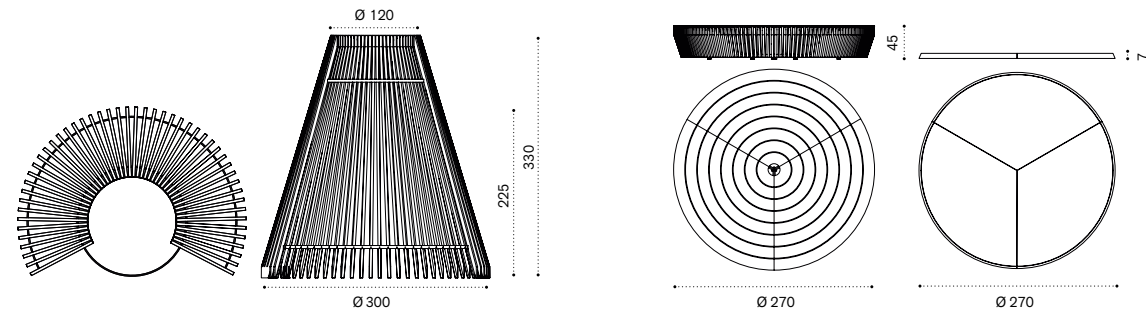

# Hut

Alcove

Design: Atelier Lavit

Alcove Ø3m x h3,3m / Curtain

Material

Wooden shelter

Round lounge bed

Mattress