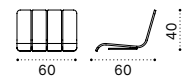

Seat L 150cm without backrest