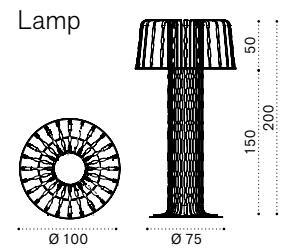

Lustra ^{new}

Floor lamp

Design: Luca Nichetto