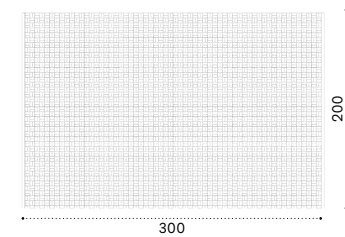

Desert^{new}

Outdoor rugs

Design: Ethimo

Outdoor rugs