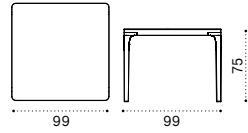

Play

Design: Ethimo

Collection composed of:
square dining table / XL square dining table
/ rectangular dining table / XL rectangular dining
table / ping pong table
FSC™ certified product

Square dining table 99x99