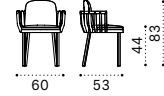

Swing

Design: Patrick Norguet

Collection composed of:
lounge armchair / 2 seater sofa / XL sofa / modular
sofa / club armchair / porch swing / coffee table
/ barstool / dining armchair / dining table / pouf
/ lounge bed
FSC™ certified product

2 seater sofa

XL sofa

Swing

Design: Patrick Norguet

Barstool

Seat and back cushion

Rectangular dining table 240x100

Round dining table Ø140

Pickled Teak

Natural Teak

Aluminium
Sepia Black

Aluminium
Warmwhite

Aluminium
Warmed

Aluminium
Olive Green

Stainless Steel
Sepia Black

Stainless Steel
Warmwhite