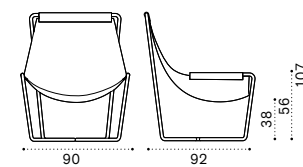

Lumbar cushion

Armchair