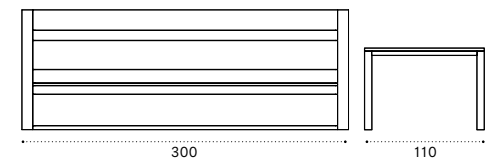

XL rectangular dining table 300x110

Material

Pickled Teak

Natural Teak