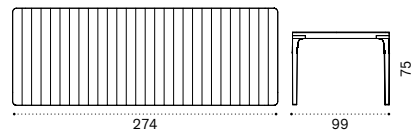

Play

Design: Ethimo

Collection composed of:
square dining table / XL square dining table
/ rectangular dining table / XL rectangular dining
table / ping pong table
FSC™ certified product

Square dining table 99x99

Square dining table 99x99

Material - Base

Material - Table top

Enjoy

Design: Ethimo

Collection composed of:
dining table / lounge dining table / high table
/ coffee table
FSC™ certified product

Coffee table 70x70 h 29

Coffee table 70x70 h 51

Dining table 70x70 h 75

Material - Base

Material - Table top

Cover base