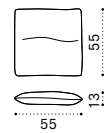

Coffee table 68x70 - Small

Coffee table 70x170 - Large

Sunbed / Mattress

Sunbed roller cushion 90x Ø17

Sunbed back cushion 75x50

Octagonal dining table 160x160

Dining table 264x154