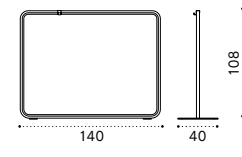

Free-standing panel

Seat L 60cm without backrest