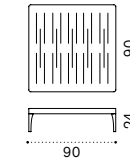

Corner module

Square coffee table 90x90