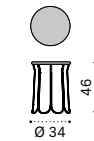

Coffee table
Ø34 h46