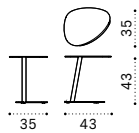

Elisir

Design: Ethimo

Collection composed of:
lounge armchair / 2 seater sofa / coffee table
/ dining armchair / dining chair / round, square and
rectangular dining table / sunbed

2 seater sofa

Lounge armchair

Infinity

Design: Ethimo

Collection composed of:
lounge armchair / 3 seater sofa / modular sofa
/ daybed / pouf / coffee table / sun lounger

3 seater sofa

Lounge armchair

Lightwick Warmgrey +
Aluminium Warmgrey

Lightwick Warmwhite +
Aluminium Warmwhite

Aluminium Warmgrey +
Ethitex Dove Grey

Aluminium Warmwhite +
Ethitex White