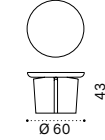

# Cross

Design: Patrick Norguet

Collection composed of:  
round coffee table Ø100x33  
/ round coffee table Ø60x43  
/ round coffee table Ø40x54  
FSC™ certified product

Table Ø40 h54

Table Ø60 h43

Table Ø100 h33