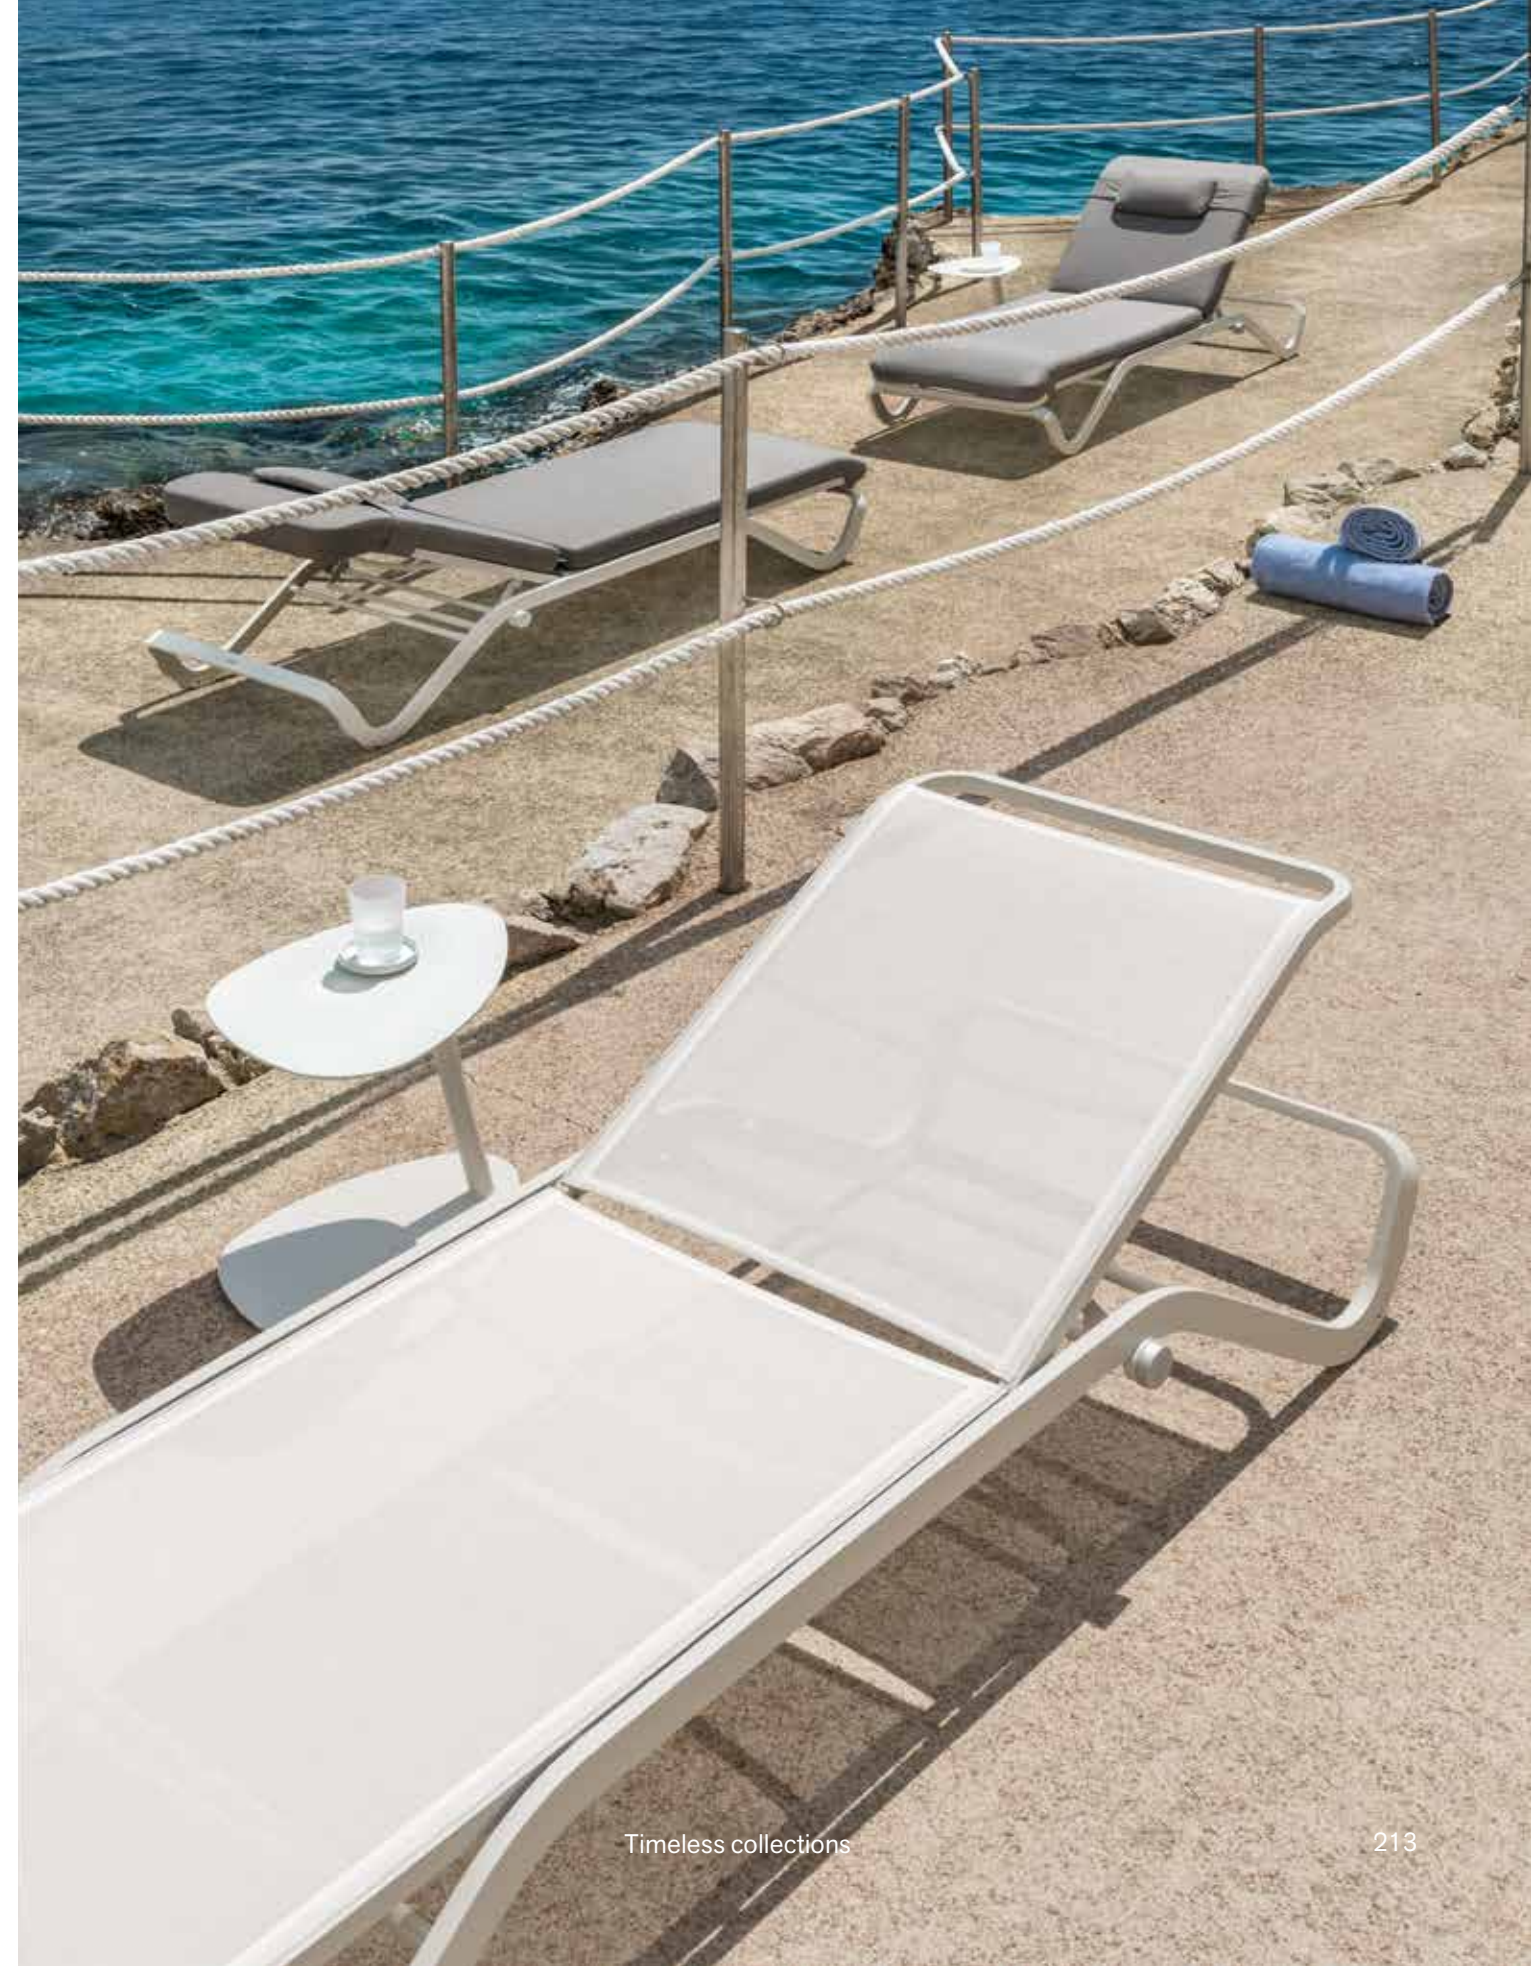

Ocean

Design: Ethimo

Sun lounger

Essential and sophisticated, the metal structure of the Ocean sun loungers takes on soft shapes like the waves of the sea. The stackability of each element emphasizes the functionality of the collection.

Technical info p. 301

Sun loungers in aluminium and Ethitex fabric.
Smart side table.