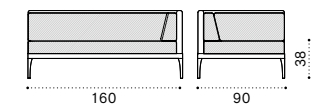

Elisir

Design: Ethimo

Collection composed of:
lounge armchair / 2 seater sofa / coffee table
/ dining armchair / dining chair / round, square and
rectangular dining table / sunbed

2 seater sofa

Lounge armchair

Infinity

Design: Ethimo

Collection composed of:
lounge armchair / 3 seater sofa / modular sofa
/ daybed / pouf / coffee table / sun lounger

3 seater sofa

Lounge armchair

Pouf

Lightwick Warmgrey +
Aluminium Warmgrey

Lightwick Warmwhite +
Aluminium Warmwhite

Aluminium Warmgrey +
Ethitex Dove Grey

Aluminium Warmwhite +
Ethitex White