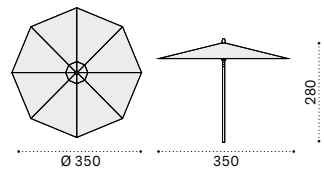

# Classic

Collection composed of:  
square, round and rectangular wooden parasol

Design: Ethimo

Square parasol 2,2x2,2 m

Square parasol 3x3 m

Round parasol Ø2,5 m

Round parasol Ø3,5 m

Rectangular parasol 4x3 m