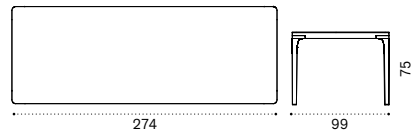

Play

Design: Ethimo

Collection composed of:
square dining table / XL square dining table
/ rectangular dining table / XL rectangular dining
table / ping pong table
FSC™ certified product

Square dining table 99x99

Square dining table 99x99

Material - Base

Material - Table top

Enjoy

Design: Ethimo

Collection composed of:
dining table / lounge dining table / high table
/ coffee table
FSC™ certified product

Coffee table 70x70 h 29

Coffee table 70x70 h 51

Dining table 70x70 h 75

Material - Base

Material - Table top

Cover base