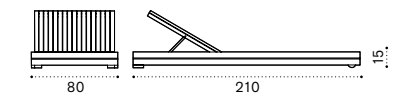

Notting Hill

Design: Ethimo

Collection composed of:
armchair / bench
FSC™ certified product

Armchair / Cushion

Bench / Cushion

Material

Cruise

Design: Ethimo

Deck chair
FSC™ certified product

Deck chair

Mattress

Material

Elle

Design: Ethimo

Deck chair
FSC™ certified product

Deck chair

Material

Sand

Design: Ethimo

Collection composed of:
teak sunbed / teak and Ethitex sunbed
FSC™ certified product

Sand Teak / Mattress

Sand Teak + Ethitex

Material

Essenza

Design: Ethimo

Collection composed of:
sunbed / lounge bed
FSC™ certified product

Lounge bed

Sunbed

Lounge bed / sunbed mattress

Material