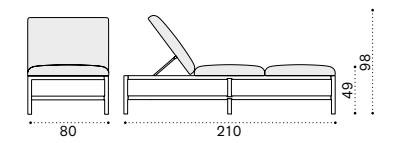

Coffee table Ø77 h25

Coffee table Ø77 h45

Rectangular coffee table 100x65 h25

Square coffee table 100x100 h35

Sunbed

Dining armchair

Seat and back cushion

Material - Frame