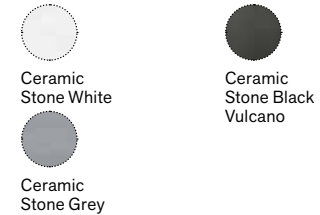

High table 70x70 h 106

Coffee table 70x90 h 29

Coffee table 70x90 h 51

Dining table 70x90 h 75

Complementary base cover

Material - Base

Material - Table top

Cover base