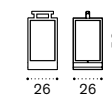

Rechargeable table lamp
IP44 2700° K - LED n. 4 x 4W
N. batteries: 2 x 12V 2Ah SSL
Max endurance with batteries: 10h / Recharging cycle 8h
Energetic Class: E
CE