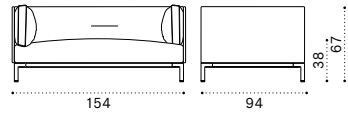

XL Central module

XL Sofa