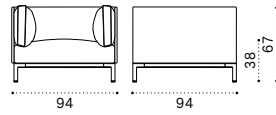

Corner module

Yacht Collection / Baia

Design: Christophe Pillet

Collection composed of:
lounge armchair / sofa / XL sofa / modular sofa
/ daybed / sunbed / pouf / coffee table / lamp

Lounge armchair