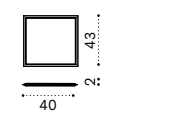

Square folding table 80x80