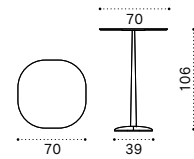

Dining table 70x90 h 75

High table 70x70 h 106