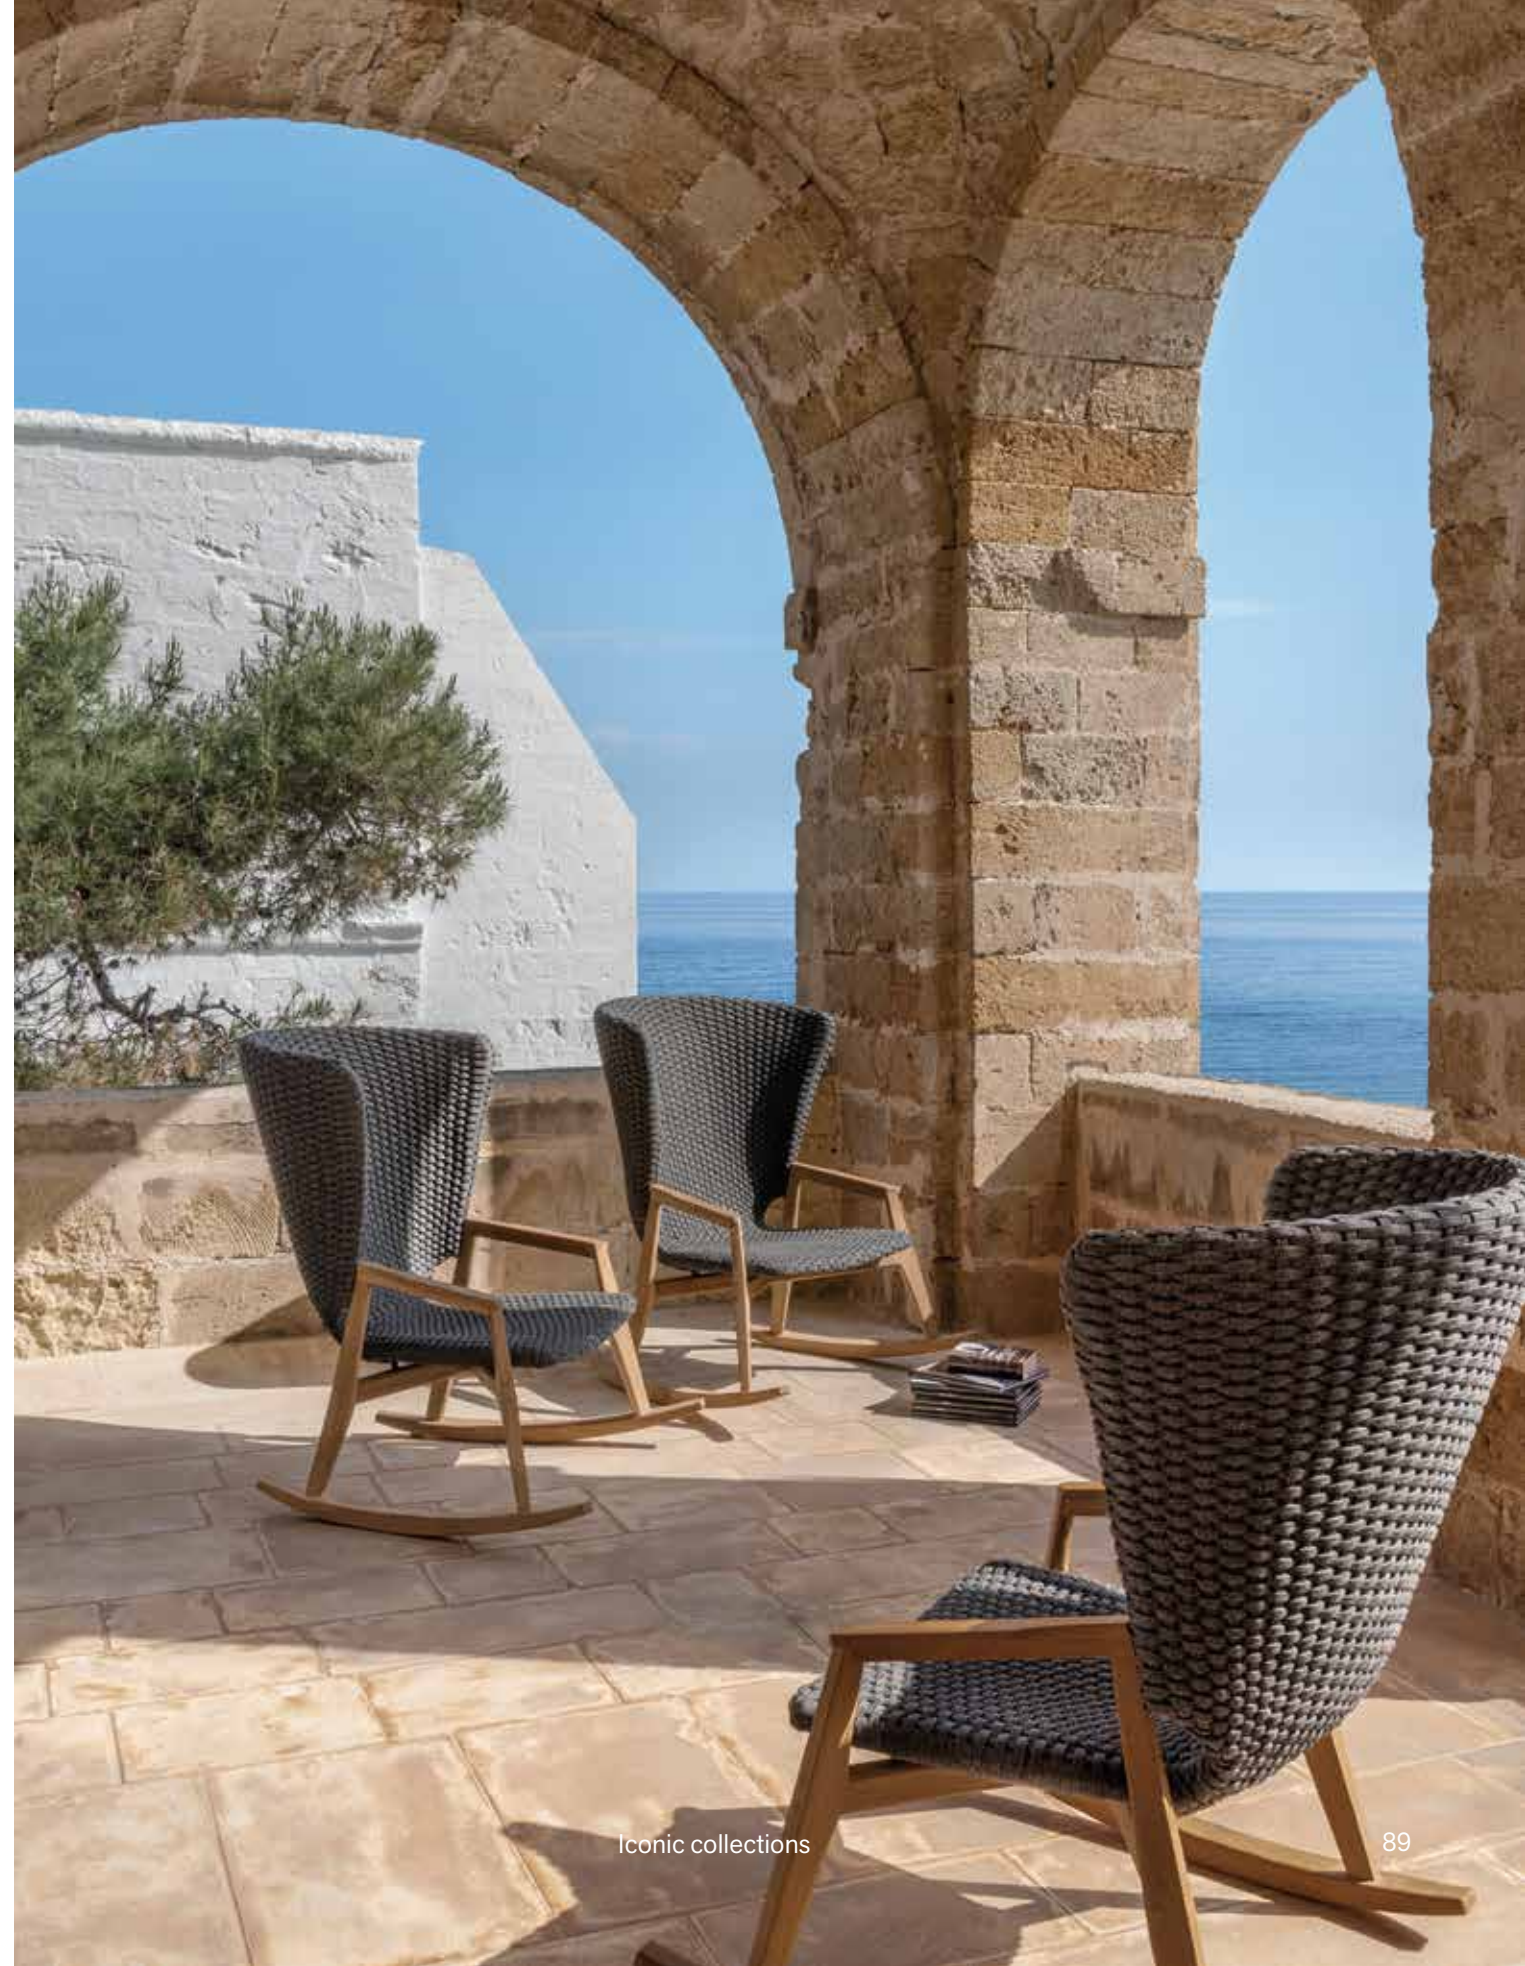

Knit

Design: Patrick Norguet

The Knit collection offers a dynamic and contemporary vision of outdoor living, in a perfect balance of shape and texture that conveys fascinating tactile and visual perceptions.

Technical info p. 272