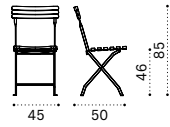

Round dining table Ø60

Laren

Design: Ethimo

Collection composed of:
folding chair / stacking chair / stacking armchair
/ round, square and rectangular dining table
/ high table / barstool
FSC™ certified product

Folding chair

Dining chair