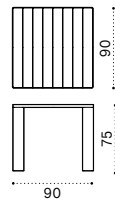

Square dining table 90x90

Rectangular dining table 200x99

Oval dining table 240x112,4

Sun lounger / Mattress

Material - Frame

Natwick Tight or Wide Weave +  
 Aluminium Warmwhite +  
 Pickled Teak