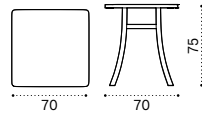

Extendable XL rectangular