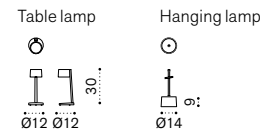

Gaia

Design: Marc Sadler

Collection composed of:
table lamp / hanging lamp
FSC™ certified product

Table lamp / Hanging lamp
IP54 2700° K - 200 lm
USB charging, Li-ion battery 10W/h
Max endurance >10h / Recharging cycles 6/10h