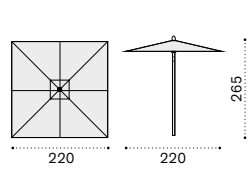

# Classic

Collection composed of:  
square, round and rectangular wooden parasol

Design: Ethimo

Square parasol 2,2x2,2 m

Square parasol 3x3 m

Round parasol Ø2,5 m

Round parasol Ø3,5 m

Rectangular parasol 4x3 m