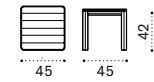

Clay

Design: Ethimo

Coffee table
FSC™ certified product

Square coffee table 45x45