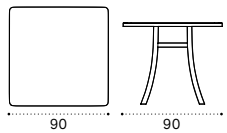

Dining armchair