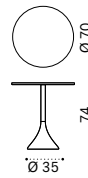

Dining table Ø70 h 74