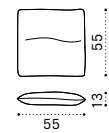

Back cushion 55x55