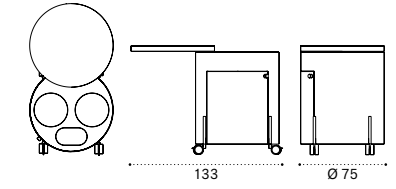

Induction cooktop module