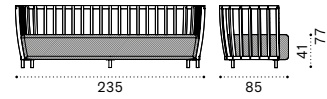

XL central module