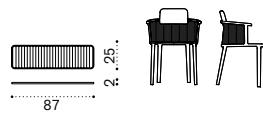

Barstool soft backrest

Armchair soft backrest