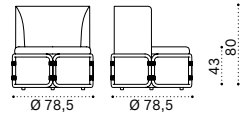

# Rotin

Design: Zanellato/Bortotto

Collection composed of:  
2 seater sofa / lounge armchair / pouf / coffee table  
FSC™ certified product

2 seater sofa

Lounge armchair

Pouf

Coffee table Ø43,5 h42

Coffee table Ø68,5 h33