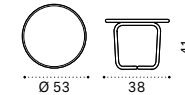

# Sling

Design: Studiopepe

Collection composed of:  
 armchair / coffee table / footstool

Armchair

Footstool

Coffee table Ø53 h43

Lumbar cushion

Material - Frame