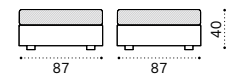

Footstool

Pouf