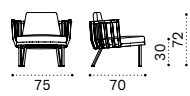

Backend module - Left

Backend module - Right

Small coffee table Ø50

Large coffee table 110x57

Lounge bed with curtain

Lounge bed mattress with roller and back cushion

Club armchair

Seat and back cushion