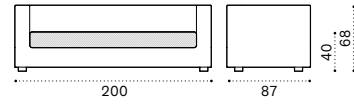

Corner module

Cube

Design: Ethimo

Collection composed of:
loung armchair / 3 seater sofa / modular sofa
/ pouf / coffee table / double and single sunbed
/ footstool

3 seater sofa