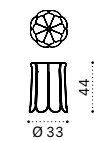

Stool
Ø33 h44