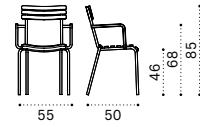

Square dining table 90x90