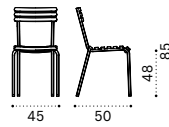

Square dining table 70x70

Dining armchair