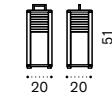

Ginger

Design: Niccolò Grassi

Collection composed of:
wall lamp / wired table lamp / XL floor lamp

Table lamp / XL floor lamp
/ Wall lamp
IP44 2700° K - 1650 lm
LED 230 Vac 17W
Energetic Class: E
CE

Table lamp