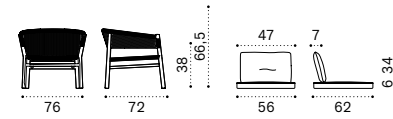

Lounge armchair   Seat and back cushion