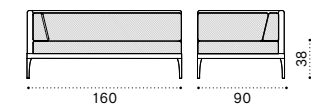

Daybed module left