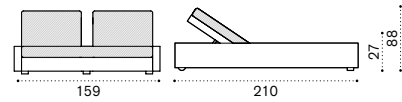

Central module

Footstool

Square coffee table 87x87

Rectangular coffee table 120x80

Sunbed / Mattress

Double sunbed / Mattress

Material - Frame

Material - Table top