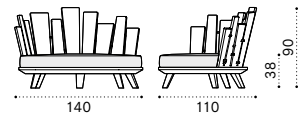

Daybed left

Rafael

Design: Paola Navone

Collection composed of:
lounge armchair / daybed / lounge armchair with
integrated coffee table / coffee table / sunbed
/ dining table / dining armchair
FSC™ certified product

Lounge armchair right

Lounge armchair left