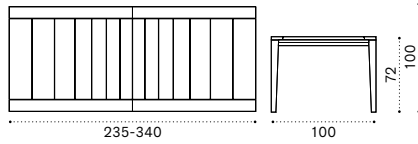

Counter stool h82

Footstool

Rectangular extendable dining table
235-340x100