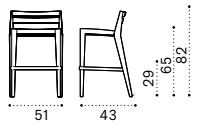

Ribot

Design: Marc Sadler

Collection composed of:
rectangular extendable table / dining armchair
/ dining chair / lounge armchair / footstool
/ coffee table / counter stool / barstool
FSC™ certified product

Lounge armchair

Footstool

Natural Teak + Stainless Steel

Agave

Design: Mattia Albicini

Collection composed of:
lounge chair / coffee table
FSC™ certified product

Lounge chair

Shaped seat cushion

Round seat cushion

Sling

Design: Studiopepe

Collection composed of:
armchair / coffee table / footstool

Footstool

Coffee table Ø53 h43