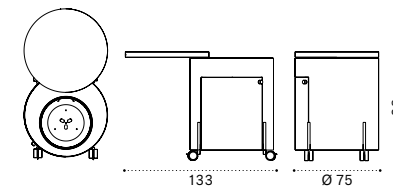

Brazier grill module

Out-Fit

Design: Studio Adolini

Collection composed of:
gym system / parallel bars / monkey bar
/ vertical backrest / push up bar / rings
/ punching bag / horizontal bench / mat
/ resistance bands
FSC™ certified product

Gym 2,5x2,5 n h 2,84

Material

Material - Equipments