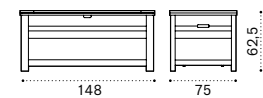

T-Box

Design: Ethimo

Trunk
FSC™ certified product

Trunk