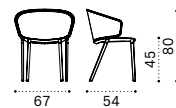

Dining armchair