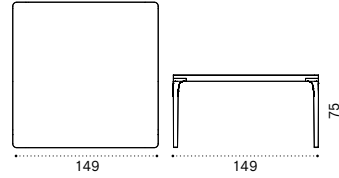

Rectangular dining table 199x99

XL square dining table 149x149