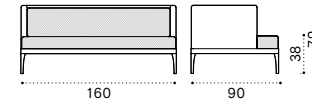

Rectangular coffee table 120x90

Infinity

Design: Ethimo

Collection composed of:
lounge armchair / 3 seater sofa / modular sofa
/ daybed / pouf / coffee table / sun lounger

3 seater sofa

Lounge armchair