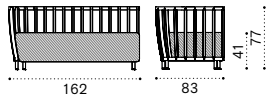

Backend module - Left

Backend module - Right

Small coffee table Ø50

Large coffee table 110x57

Lounge bed with curtain

Lounge bed mattress with roller and back cushion

Club armchair

Seat and back cushion