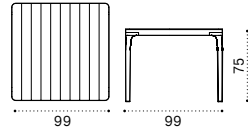

Square dining table 99x99