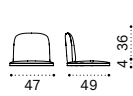

Swing

Design: Patrick Norguet

Collection composed of:
lounge armchair / 2 seater sofa / XL sofa / modular
sofa / club armchair / porch swing / coffee table
/ barstool / dining armchair / dining table / pouf
/ lounge bed
FSC™ certified product

2 seater sofa

XL sofa

Swing

Design: Patrick Norguet

Barstool

Seat and back cushion

Rectangular dining table 240x100

Round dining table Ø140

Pickled Teak

Natural Teak

Aluminium
Sepia Black

Aluminium
Warmwhite

Aluminium
Warmed

Aluminium
Olive Green

Stainless Steel
Sepia Black

Stainless Steel
Warmwhite