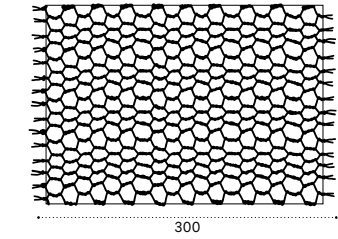

Nodi

Design: Paola Navone

Collection composed of:
Rete / Camouflage / Puntocroce

Puntocroce

Rete

Camouflage