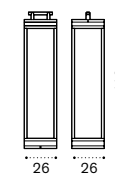

XL floor lamp
Wired / Rechargeable