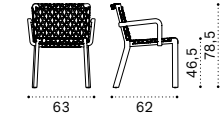

Brushed Natural
Teak

Pickled Teak

Enamelled Lava
Stone Smeraldo

Carrara Marble

Rope Light Grey