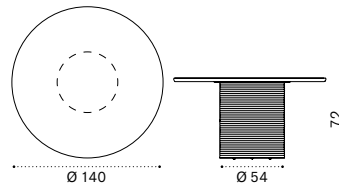

Lounge armchair

3 seater sofa

Daybed

Coffee table Ø42 h43 cm

Coffee table 134x80 h33 cm

Dining armchair

Round dining table Ø140 cm

Oval dining table 240x120 cm