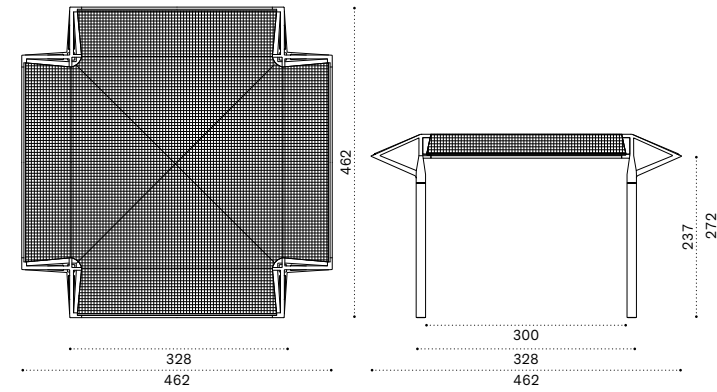

Cosmo

Design: AMDL CIRCLE

Pavilion

Sunshade pavilion