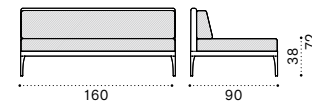

Daybed module right