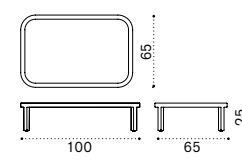

Coffee table Ø77 h25

Coffee table Ø77 h45

Rectangular coffee table 100x65 h25

Square coffee table 100x100 h35

Sunbed

Dining armchair

Seat and back cushion

Material - Frame