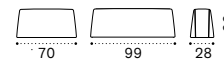

Coffee table Ø53 h7