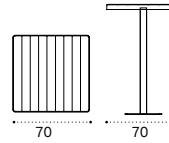

High square dining table 70x70