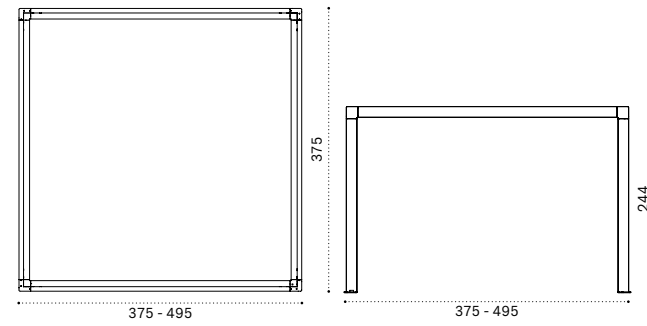

Eivissa

Design: Ludovica + Roberto Palomba

Collection composed of:
pavilion without base and flooring
/ pavilion with base and teak flooring

Pavilion without base