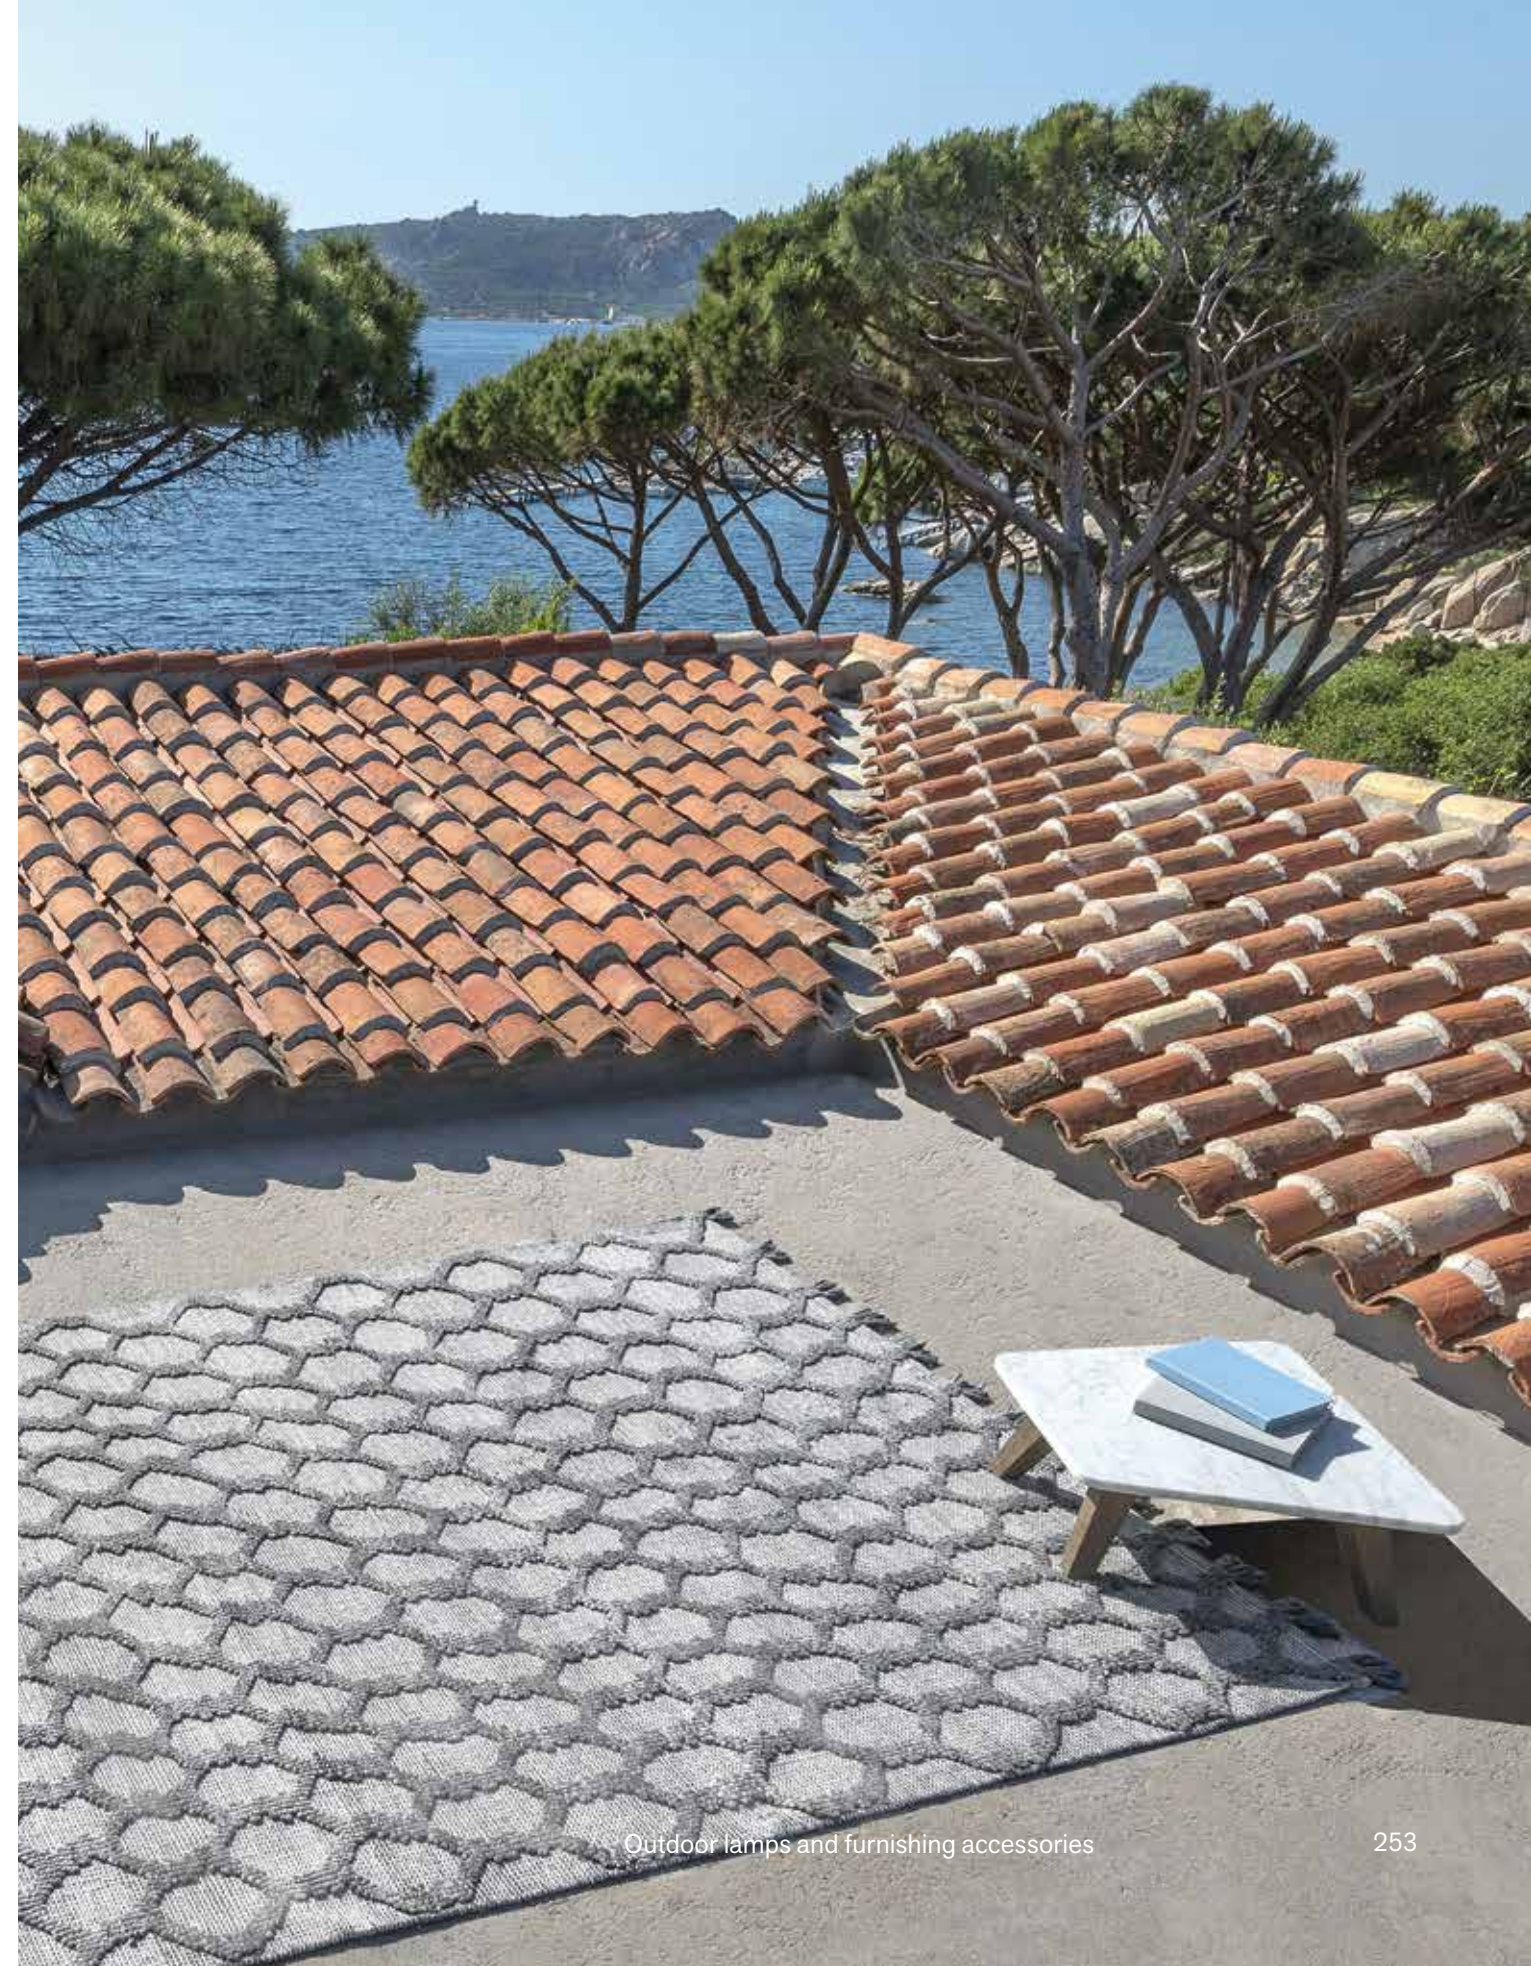

Nodi

Design: Paola Navone

Collection composed of:
Rete / Camouflage / Puntocroce

Abstract, geometric, textured patterns take shape with a grain weaving inspired by skilled craftsmanship and the Mediterranean spirit. Different shades of concrete grey and black, bright nuances of green and blue intertwine, telling the story of the design with poetic surfaces and full-bodied weaves, that convey pleasant sensations to be experienced outdoors.

Technical info p. 315