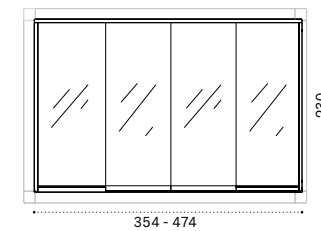

Glass panels