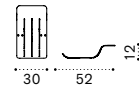

Ace

Design: Patrick Norguet

Collection composed of:
umpire chair / bench / bag holder / shoes holder
/ storage / tray / free-standing panel

Beam L 150 with legs

Beam L 210 with legs

Beam L 240 with legs

Storage

Ace

Design: Patrick Norguet

Umpire chair with panels

Shelter