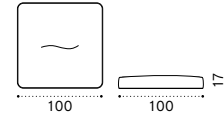

# Calipso

Design: Ilaria Marelli

Collection composed of:  
S module / L module / XL module / mattress  
/ coffee table  
FSC™ certified product

S module 120x120

L module 120x180

XL module 120x240

Cushion 100x100