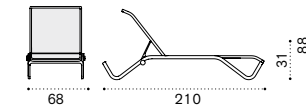

Ocean

Design: Ethimo

Sun lounger

Sun lounger