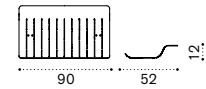

Ace

Design: Patrick Norguet

Collection composed of:
umpire chair / bench / bag holder / shoes holder
/ storage / tray / free-standing panel

Beam L 150 with legs

Beam L 210 with legs

Beam L 240 with legs

Ace

Design: Patrick Norguet

Umpire chair with panels

Shelter