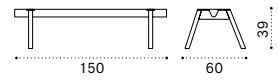

Beam L 300 with legs

Ace

Design: Patrick Norguet

Collection composed of:
umpire chair / bench / bag holder / shoes holder
/ storage / tray / free-standing panel

Beam L 150 with legs