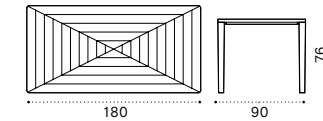

Rectangular dining table 180x90