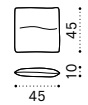

Coffee table 70x170 - Large