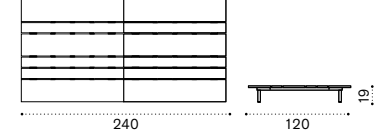

# Calipso

Design: Ilaria Marelli

Collection composed of:  
S module / L module / XL module / mattress  
/ coffee table  
FSC™ certified product

S module 120x120

L module 120x180

XL module 120x240

Cushion 100x100