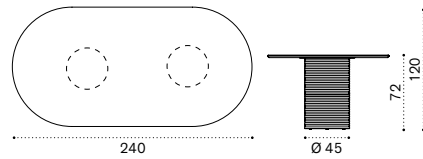

Lounge armchair

3 seater sofa

Daybed

Coffee table Ø42 h43 cm

Coffee table 134x80 h33 cm

Dining armchair

Round dining table Ø140 cm

Oval dining table 240x120 cm