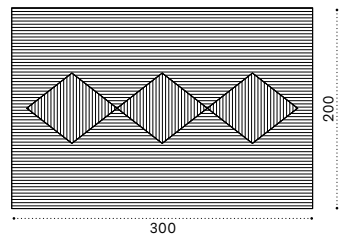

Tetide

Design: Studiopepe

Outdoor rugs

Tetide

Material

Moka

Verde Alga

Pangea

Design: Studiopepe

Outdoor rugs

Outdoor rugs

Material

Rosso Granata

Nodi

Design: Paola Navone

Collection composed of:
Rete / Camouflage / Puntocroce

Puntocroce

Rete

Camouflage

Material - Puntocroce

Grey Silver / White

Black / White

Material - Rete

Grey Silver

Grey Silver / Ink Blue

Material - Camouflage

Grey Silver

Grey Silver / Turquoise