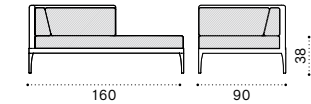

Smart - side table 43x35