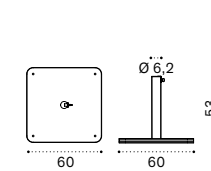

# Free

Collection composed of:  
square and rectangular aluminium parasol

Design: Ethimo

Square parasol 2,2x2,2 m

Rectangular parasol 3x2 m

Square parasol 3,5x3,5 m

Base for 2,2x2,2 – 3x2 m parasols

Base for 3,5x3,5 m parasols