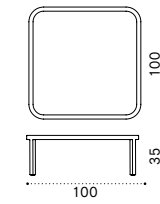

Coffee table Ø77 h25

Coffee table Ø77 h45

Rectangular coffee table 100x65 h25

Square coffee table 100x100 h35

Sunbed

Dining armchair

Seat and back cushion

Material - Frame