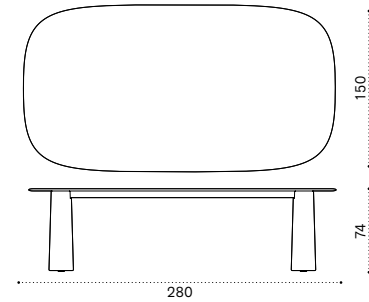

Bold

Design: Ethimo

Collection composed of:
triangular dining table 150x150
/ rectangular dining table 280x150

Triangular dining table 150x150

Material

Stone / Concrete Beige

Steward

Design: Ethimo

Rotating tray

Steward rotating tray

Material

Iroko

Boldini ^{new}

Design: Ethimo

Coffee tables

Material

Folia ^{new}

Design: Luca Nichetto

Collection composed of:
stool / coffee table

Material - Frame

Material - Table top