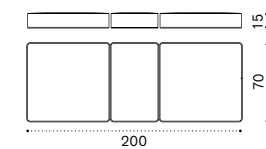

Lounge bed / sunbed mattress