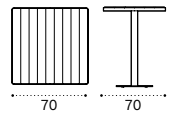

Laren

Design: Ethimo

Collection composed of:
folding chair / stacking chair / stacking armchair
/ round, square and rectangular dining table
/ high table / barstool
FSC™ certified product

Folding chair

Dining chair

Dining armchair

Metal Mud Grey + Pickled Teak

Metal Coffee Brown + Natural Teak

Flower

Design: Ethimo

Collection composed of:
folding chair / stacking chair / stacking armchair
/ round, square and rectangular dining table
/ high table / barstool

Folding chair

Dining chair

Metal White

Metal Mud Grey

Metal Coffee Brown

Metal Sepia Black

Metal Iris Blue

Metal Peacock

Metal Basil

Metal Cinnamon

Metal Pink Pepper

Metal Plumbago Blue

Metal Bamboo Green

Metal Sage Green

Metal Olive Green

Metal Periwinkle Lilac

Metal Orange

Metal Poppy Red

Metal Paprika