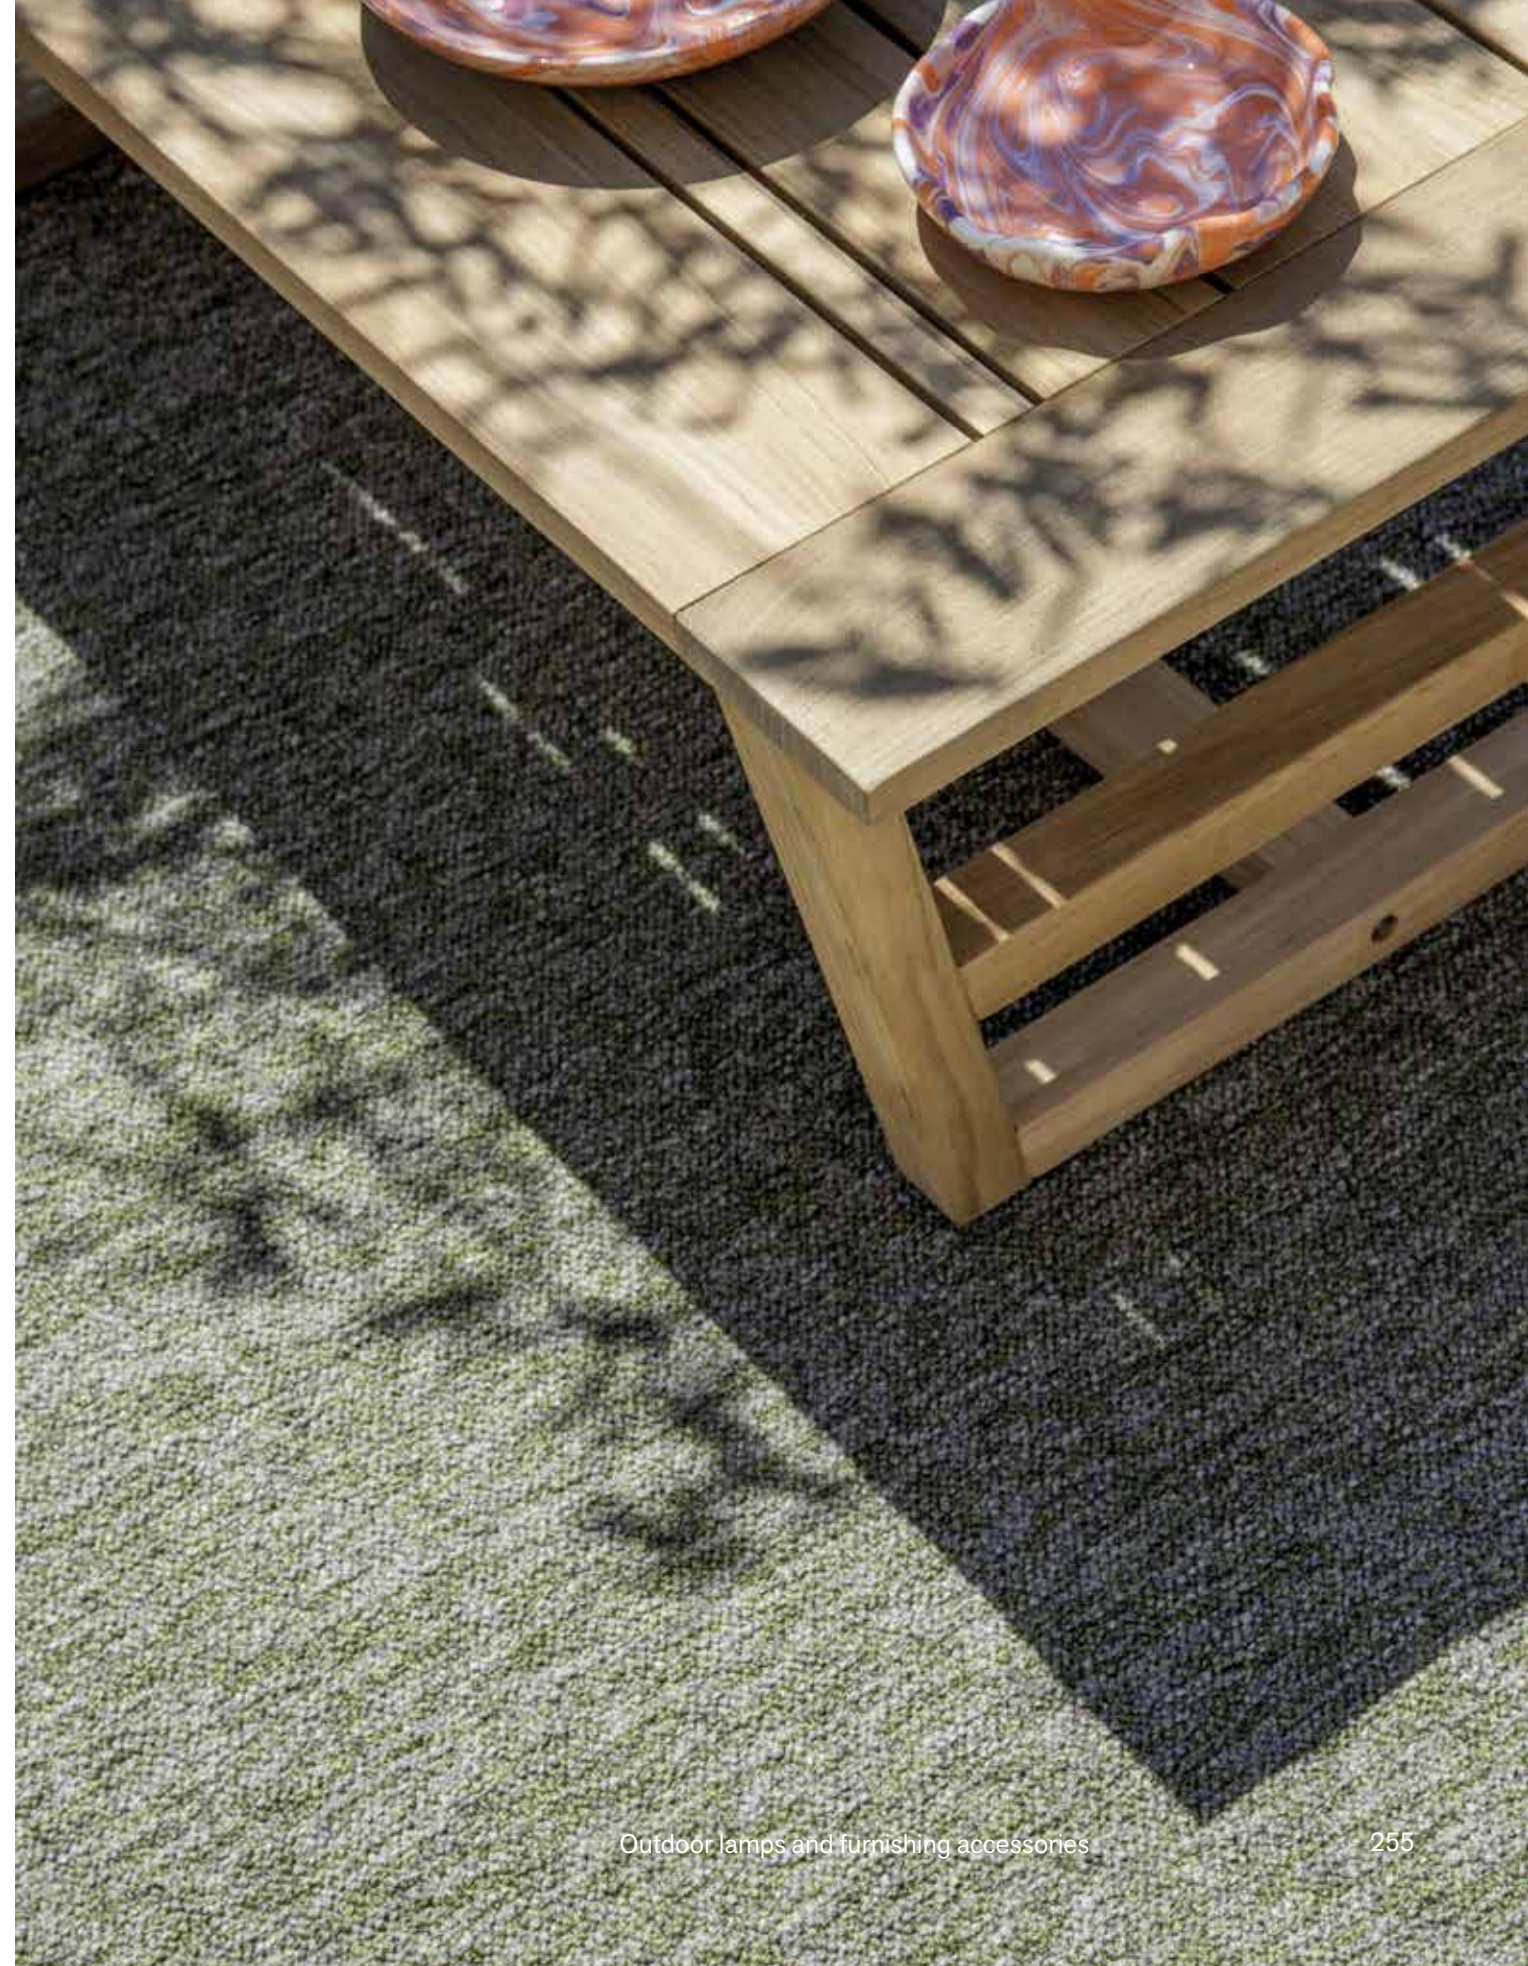

Technical info p. 316

Desert and Nomad rugs in polypropylene rope, 300x200 cm.