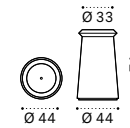

Top 70 (for items Agapantus)