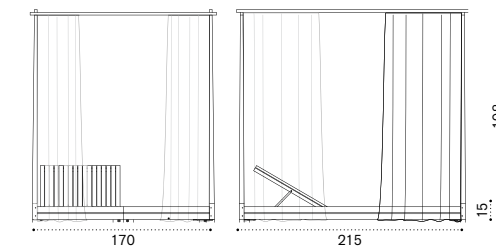

Essenza

Design: Ethimo

Collection composed of:
sunbed / lounge bed
FSC™ certified product

Lounge bed

Sunbed

Lounge bed / sunbed mattress

Material