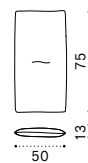

Coffee table 68x70 - Small

Coffee table 70x170 - Large

Sunbed / Mattress

Sunbed roller cushion 90x Ø17

Sunbed back cushion 75x50

Octagonal dining table 160x160

Dining table 264x154