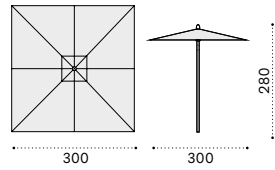

# Classic

Collection composed of:  
square, round and rectangular wooden parasol

Design: Ethimo

Square parasol 2,2x2,2 m

Square parasol 3x3 m

Round parasol Ø2,5 m

Round parasol Ø3,5 m

Rectangular parasol 4x3 m