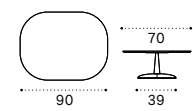

Complementary base cover