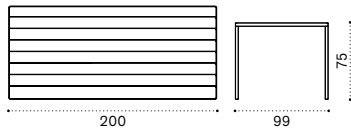

Esedra

Design: Luca Nichetto

Collection composed of:
lounge armchair / 3 seater sofa / coffee table
/ square, rectangular and oval dining table
/ dining armchair / sunbed
FSC™ certified product

Lounge armchair

Lounge high back armchair

3 seater sofa

Natwick Tight or Wide Weave +
Aluminium Warmwhite +
Pickled Teak

Concreto

Design: Luca Nichetto

Collection composed of:
round dining table / square dining table
FSC™ certified product

Concrete

Aluminium Warmwhite

Aluminium Dark Grey

Natural Teak

Pickled Teak

Pluvia

Design: Luca Nichetto

Collection composed of:
natwick dining armchair
/ round rope dining armchair

Dining armchair

Natwick Sand Beige
+ Aluminium Warmwhite

Round Rope Lava Grey
+ Aluminium Dark Grey

Round Rope Light Grey
+ Aluminium Warmwhite