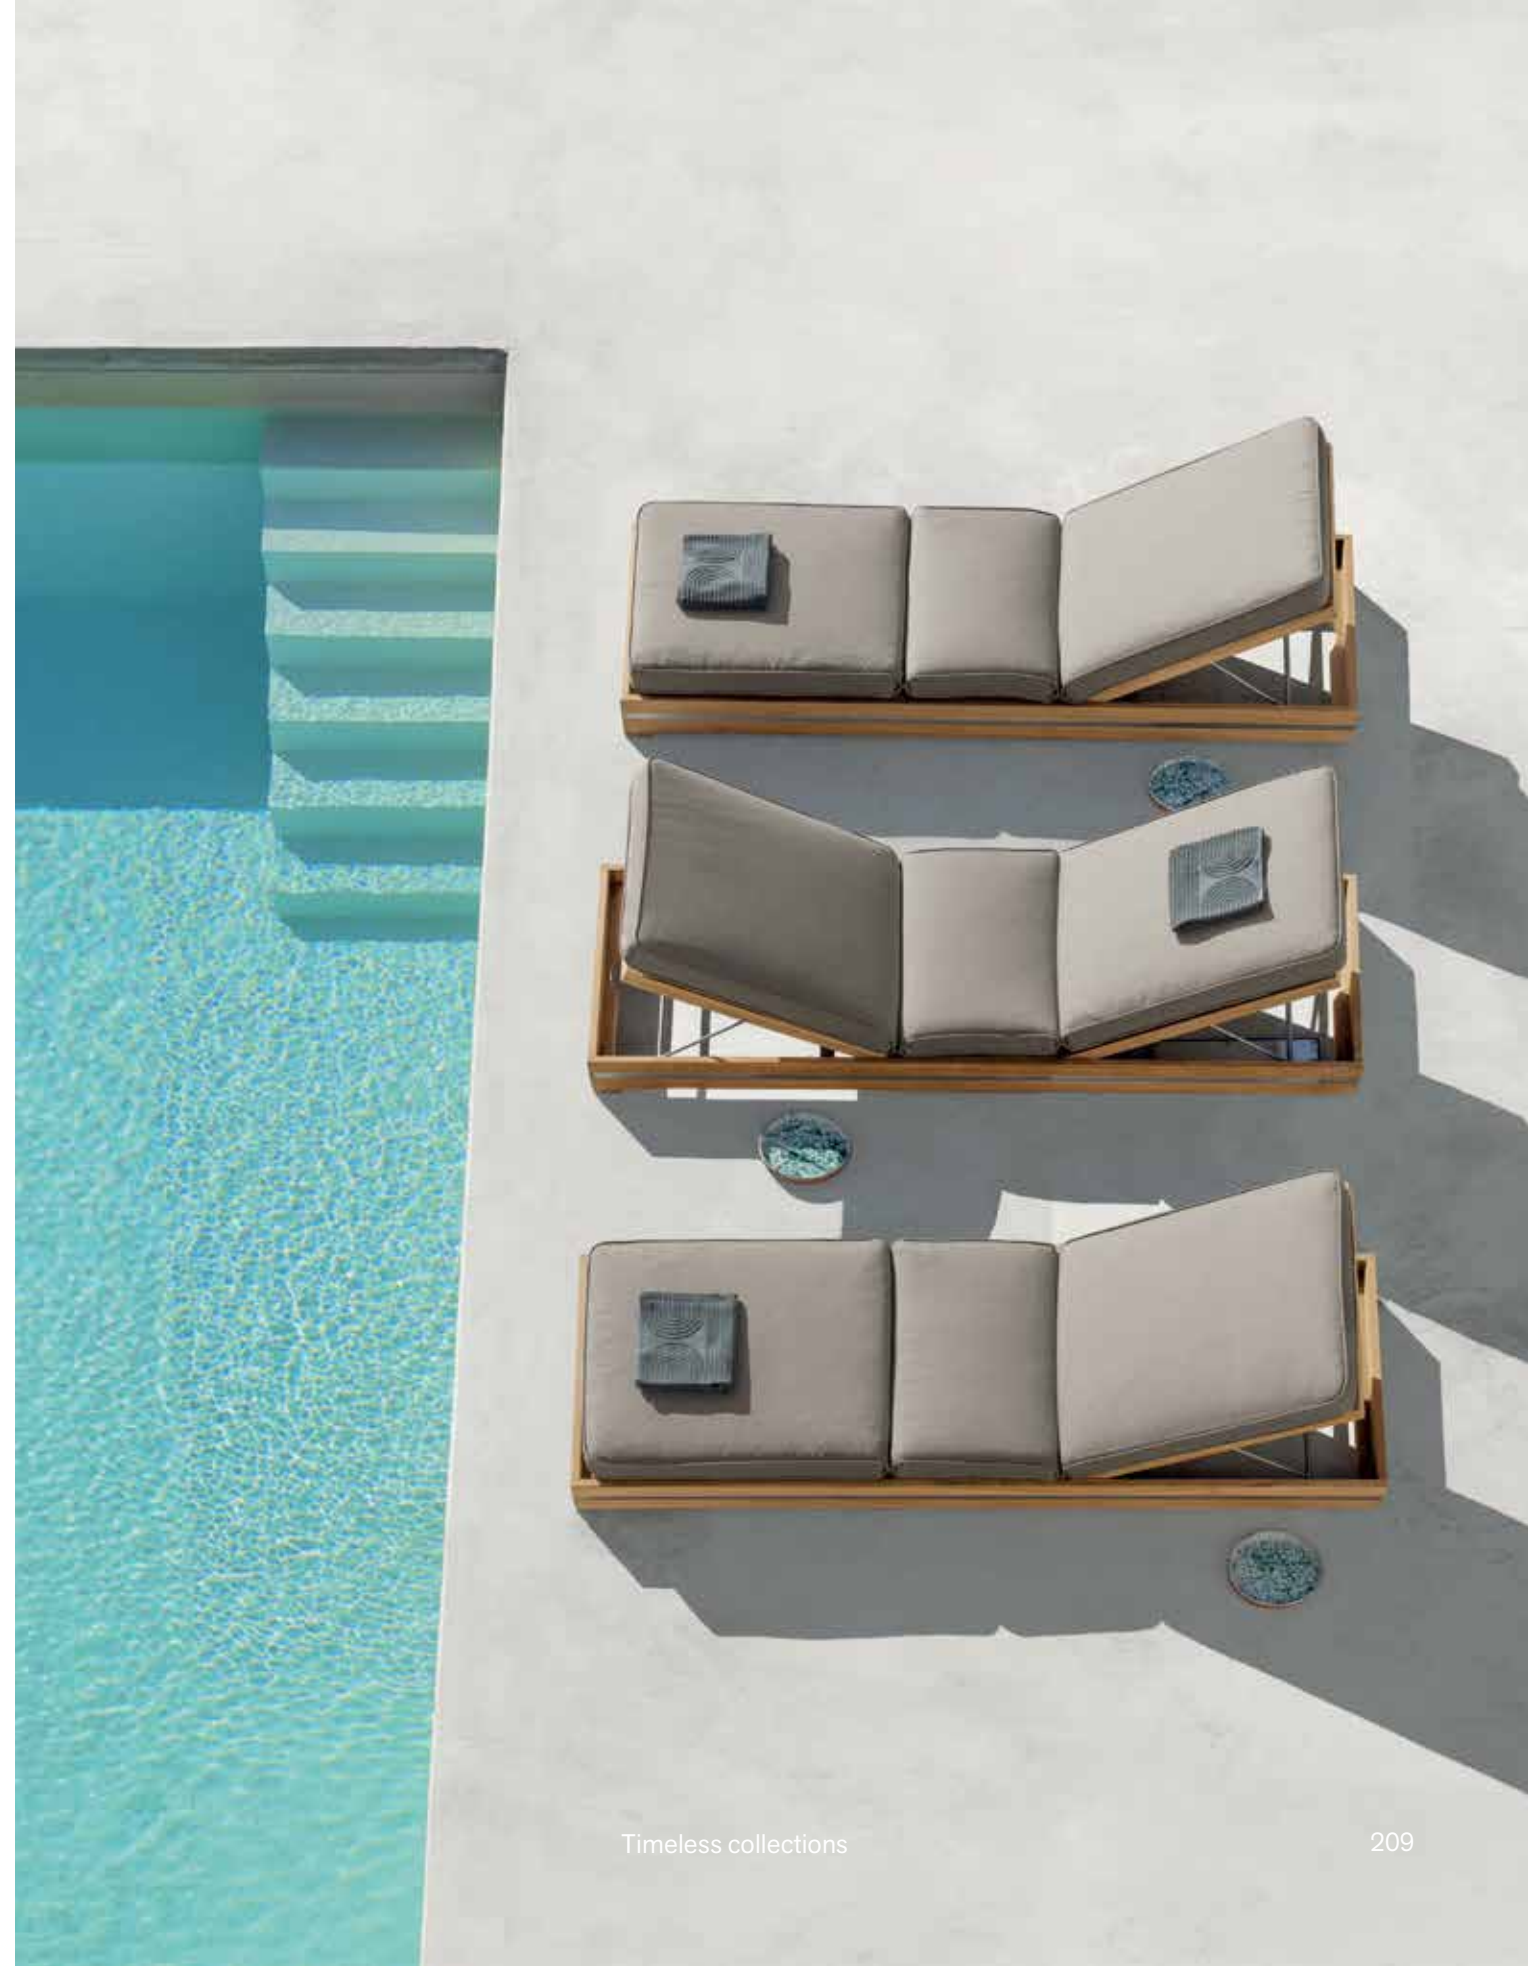

Essenza

Design: Ethimo

Collection composed of:
sunbed / lounge bed

Essenza collection comprises a single sun lounger and a double canopy, both adjustable, with generous proportions and thin brushed steel profiles embedded in a teak wood frame. The balanced play of materials creates an idea of continuity between design and well-being

Technical info p. 299

Sunbed in natural teak and stainless steel inserts.
Mattresses in acrylic Nature Grey.