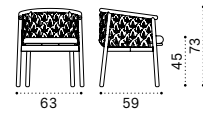

Lounge armchair

3 seater sofa

Daybed

Coffee table Ø42 h43 cm

Coffee table 134x80 h33 cm

Dining armchair

Round dining table Ø140 cm

Oval dining table 240x120 cm