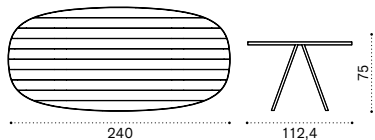

Oval dining table 240x112,4