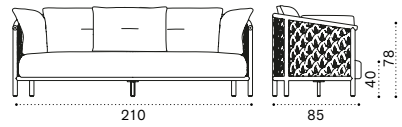

Lounge armchair

3 seater sofa

Daybed

Coffee table Ø42 h43 cm

Coffee table 134x80 h33 cm

Dining armchair

Round dining table Ø140 cm

Oval dining table 240x120 cm