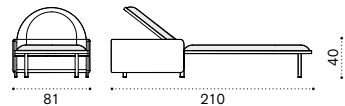

Square dining table 90x90

Rectangular dining table 200x99

Oval dining table 240x112,4

Sun lounger / Mattress

Material - Frame

Natwick Tight or Wide Weave +  
 Aluminium Warmwhite +  
 Pickled Teak