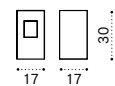

F Pot Ø50 h60 cm

Step

Design: Niccolò Grassi

Path lamp

Square path lamp
IP44 LED 4W 230V
Energetic Class: E
CE