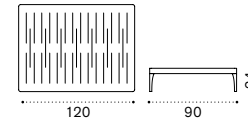

# Infinity

Design: Ethimo

Collection composed of:  
 lounge armchair / 3 seater sofa / modular sofa  
 / daybed / pouf / coffee table / sun lounger

3 seater sofa

Lounge armchair

Square coffee table 90x90

Rectangular coffee table 120x90