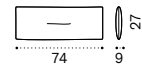

Footstool

Lumbar cushion for 3 seater sofa