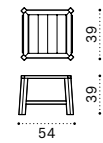

# Petit club

Design: Ethimo

**Coffee table**  
FSC™ certified product

Square coffee table 54x54 with removable tray

Rectangular coffee table 84x54 with removable tray

Material

Natural Teak

Pickled Teak