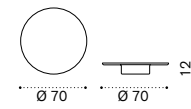

Material

Crocus

Dhalia

Lilium

Material