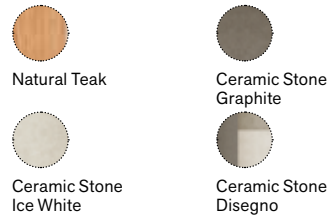

Material - Table top