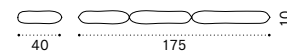

# Cruise

Design: Ethimo

Deck chair  
FSC™ certified product

Deck chair

Mattress

Material