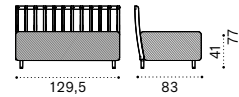

Backend module - Left