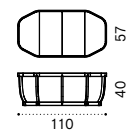

Backend module - Left

Backend module - Right

Small coffee table Ø50

Large coffee table 110x57

Lounge bed with curtain

Lounge bed mattress with roller and back cushion

Club armchair

Seat and back cushion