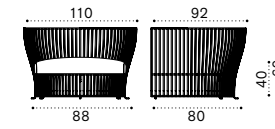

Cup holder Ø25

Venexia

Design: Luca Nichetto

Collection composed of:
loung armchair / 2 seater sofa / backend module
/ cup holder / coffee table / dining table
/ dining armchair
FSC™ certified product

Lounge armchair

2 seater sofa