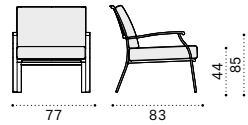

Square dining table 70x70