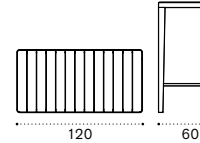

High rectangular table 120x60