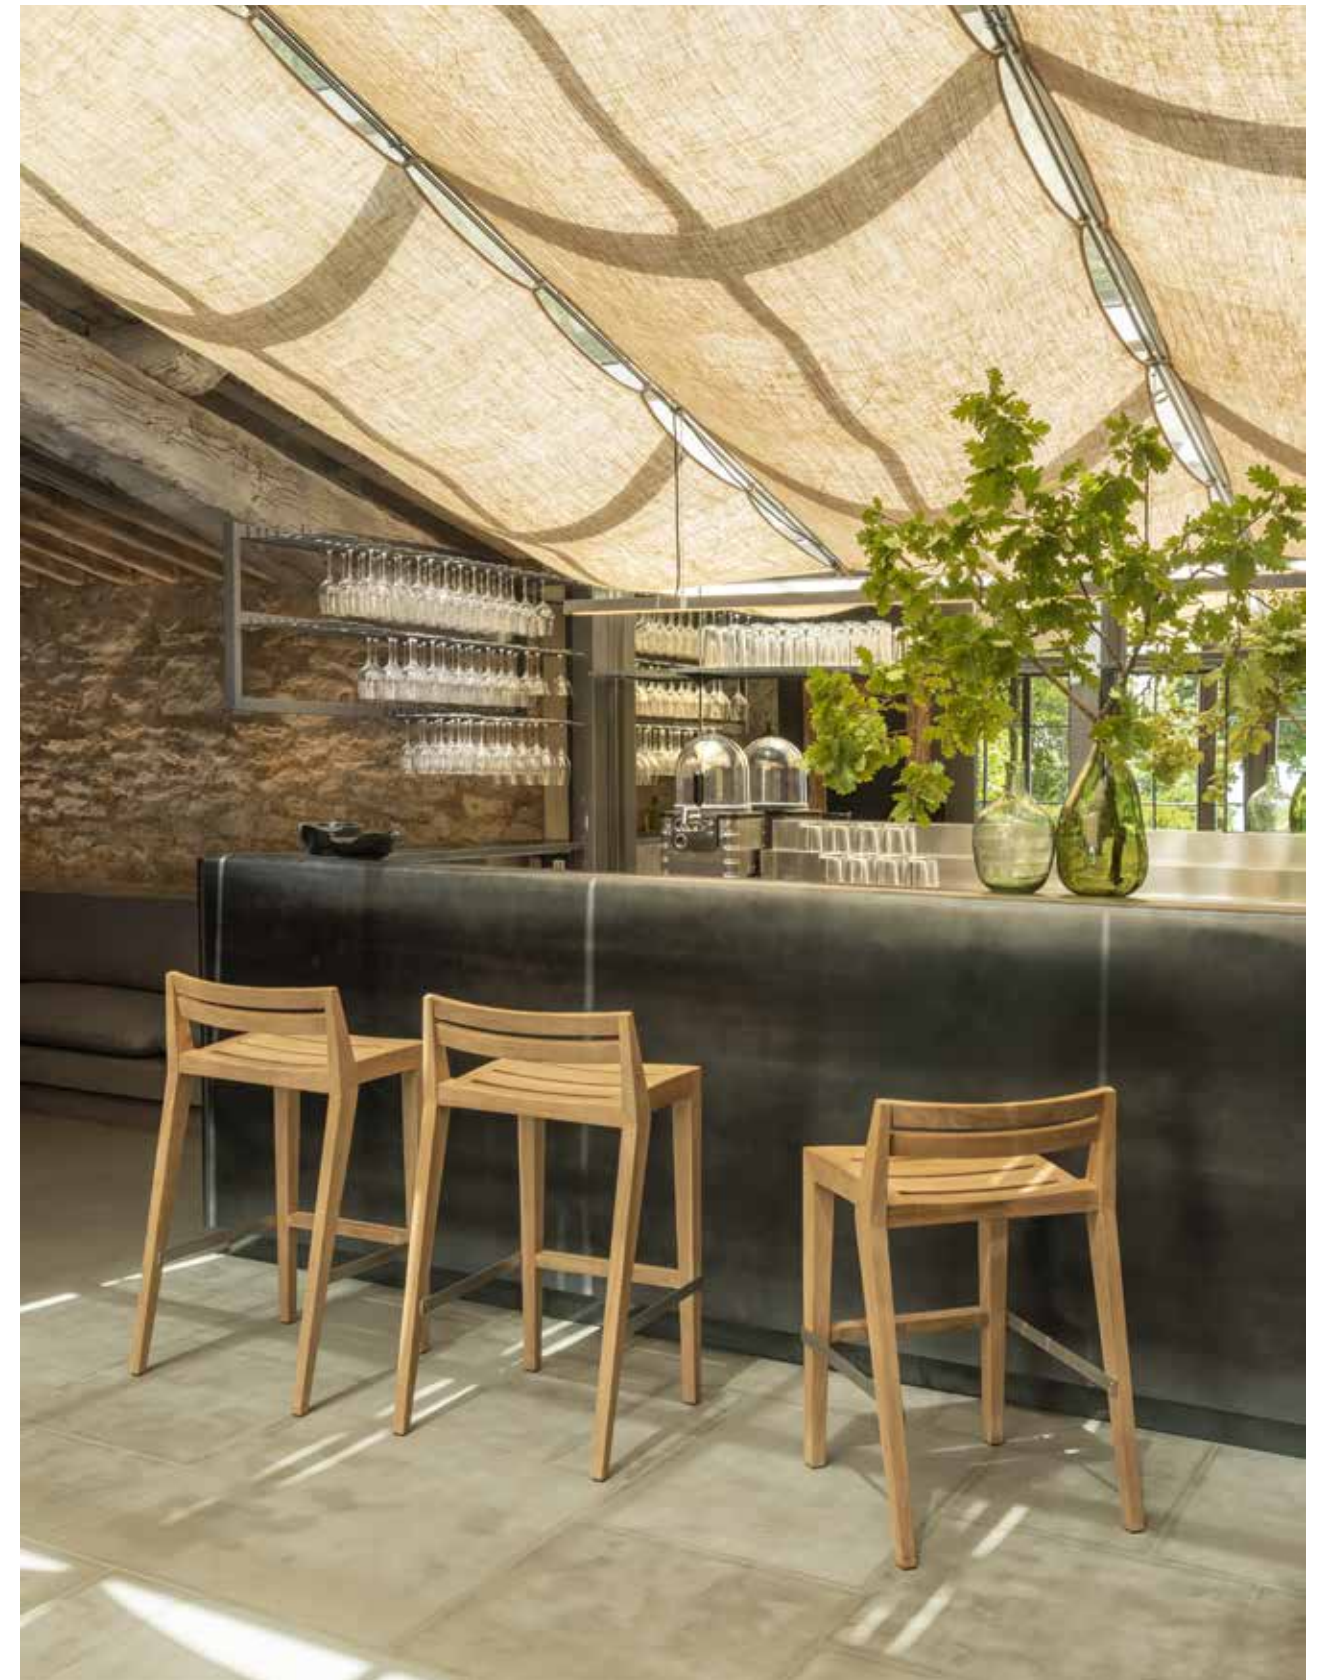

Ribot

Design: Marc Sadler