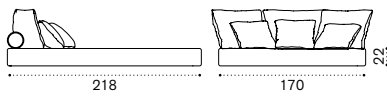

Backend module - Left

Backend module - Right

Small coffee table Ø50

Large coffee table 110x57

Lounge bed with curtain

Lounge bed mattress with roller and back cushion

Club armchair

Seat and back cushion