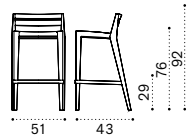

Ribot

Design: Marc Sadler

Collection composed of:
rectangular extendable table / dining armchair
/ dining chair / lounge armchair / footstool
/ coffee table / counter stool / barstool
FSC™ certified product

Lounge armchair

Footstool

Natural Teak + Stainless Steel

Agave

Design: Mattia Albicini

Collection composed of:
lounge chair / coffee table
FSC™ certified product

Lounge chair

Shaped seat cushion

Round seat cushion

Sling

Design: Studiopepe

Collection composed of:
armchair / coffee table / footstool

Footstool

Coffee table Ø53 h43