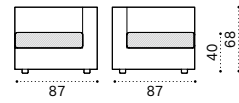

Cube

Design: Ethimo

Collection composed of:
loung armchair / 3 seater sofa / modular sofa
/ pouf / coffee table / double and single sunbed
/ footstool

3 seater sofa

Lounge armchair

Pouf

Phorma

Design: Ethimo

Collection composed of:
loung armchair / 3 seater sofa

3 seater sofa

Lounge armchair

Loto

Design: Ethimo

Rectangular coffee table 65x40

Square coffee table 90x90