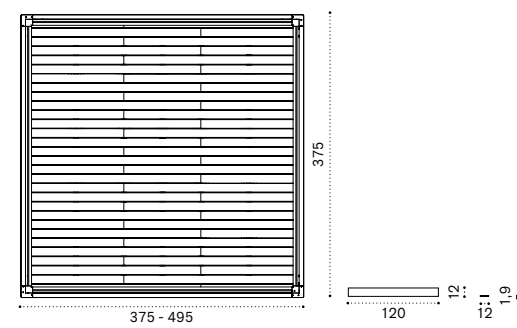

Teak flooring