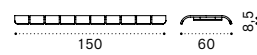

Seat L 60cm without backrest

Seat L 150cm without backrest

Black cork tray

Seat cushion