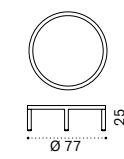

Coffee table Ø77 h25

Coffee table Ø77 h45

Rectangular coffee table 100x65 h25

Square coffee table 100x100 h35

Sunbed

Dining armchair

Seat and back cushion

Material - Frame