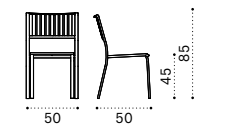

Elisir

Design: Ethimo

Collection composed of:
lounge armchair / 2 seater sofa / coffee table
/ dining armchair / dining chair / round, square and
rectangular dining table / sunbed

2 seater sofa

Lounge armchair

Sunbed

Infinity

Design: Ethimo

Collection composed of:
lounge armchair / 3 seater sofa / modular sofa
/ daybed / pouf / coffee table / sun lounger

3 seater sofa

Lounge armchair

Lightwick Warmgrey +
Aluminium Warmgrey

Lightwick Warmwhite +
Aluminium Warmwhite

Aluminium Warmgrey +
Ethitex Dove Grey

Aluminium Warmwhite +
Ethitex White