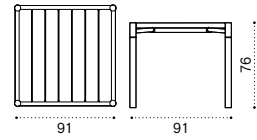

Square coffee table 65x65

Square dining table 91x91