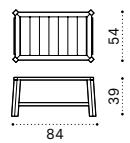

# Petit club

Design: Ethimo

**Coffee table**  
FSC™ certified product

Square coffee table 54x54 with removable tray

Rectangular coffee table 84x54 with removable tray

Material

Natural Teak

Pickled Teak