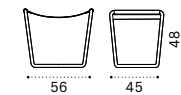

# Sling

Design: Studiopepe

Collection composed of:  
 armchair / coffee table / footstool

Armchair

Footstool

Coffee table Ø53 h43

Lumbar cushion

Material - Frame