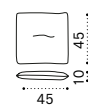

Patio ^{new}

Design: Zanellato/Bortotto

Collection composed of:
lounge armchair / 3 seater sofa / daybed
/ coffee table / dining armchair / dining table
/ free-standing hammock
FSC™ certified product

Lounge armchair

3 seater sofa

Daybed

Grand Life

Design: Christophe Pillet

Collection composed of:
bergère / lounge armchair / XL sofa / coffee table
/ sunbed / dining armchair
FSC™ certified product

Bergère

Lounge armchair

XL sofa