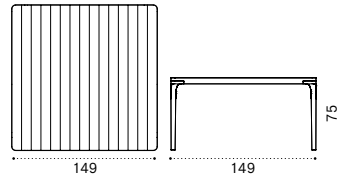

XL rectangular dining table 274x99

XL square dining table 149x149