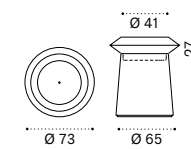

Compo Crocus (Allium + Crocus)