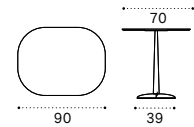

Play

Design: Ethimo

Collection composed of:
square dining table / XL square dining table
/ rectangular dining table / XL rectangular dining
table / ping pong table
FSC™ certified product

Square dining table 99x99

Square dining table 99x99

Material - Base

Material - Table top

Enjoy

Design: Ethimo

Collection composed of:
dining table / lounge dining table / high table
/ coffee table
FSC™ certified product

Coffee table 70x70 h 29

Coffee table 70x70 h 51

Dining table 70x70 h 75

Material - Base

Material - Table top

Cover base