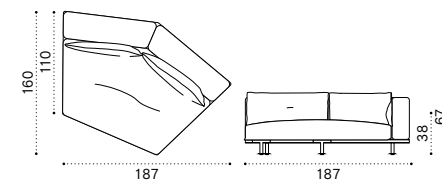

Yacht Collection / Costiera

Design: Christophe Pillet

Collection composed of:
lounge armchair / XL sofa / modular sofa

XL Lounge armchair

XL Corner module

XL Sofa