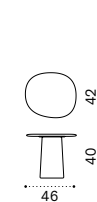

Coffee table 46X42 h40 cm