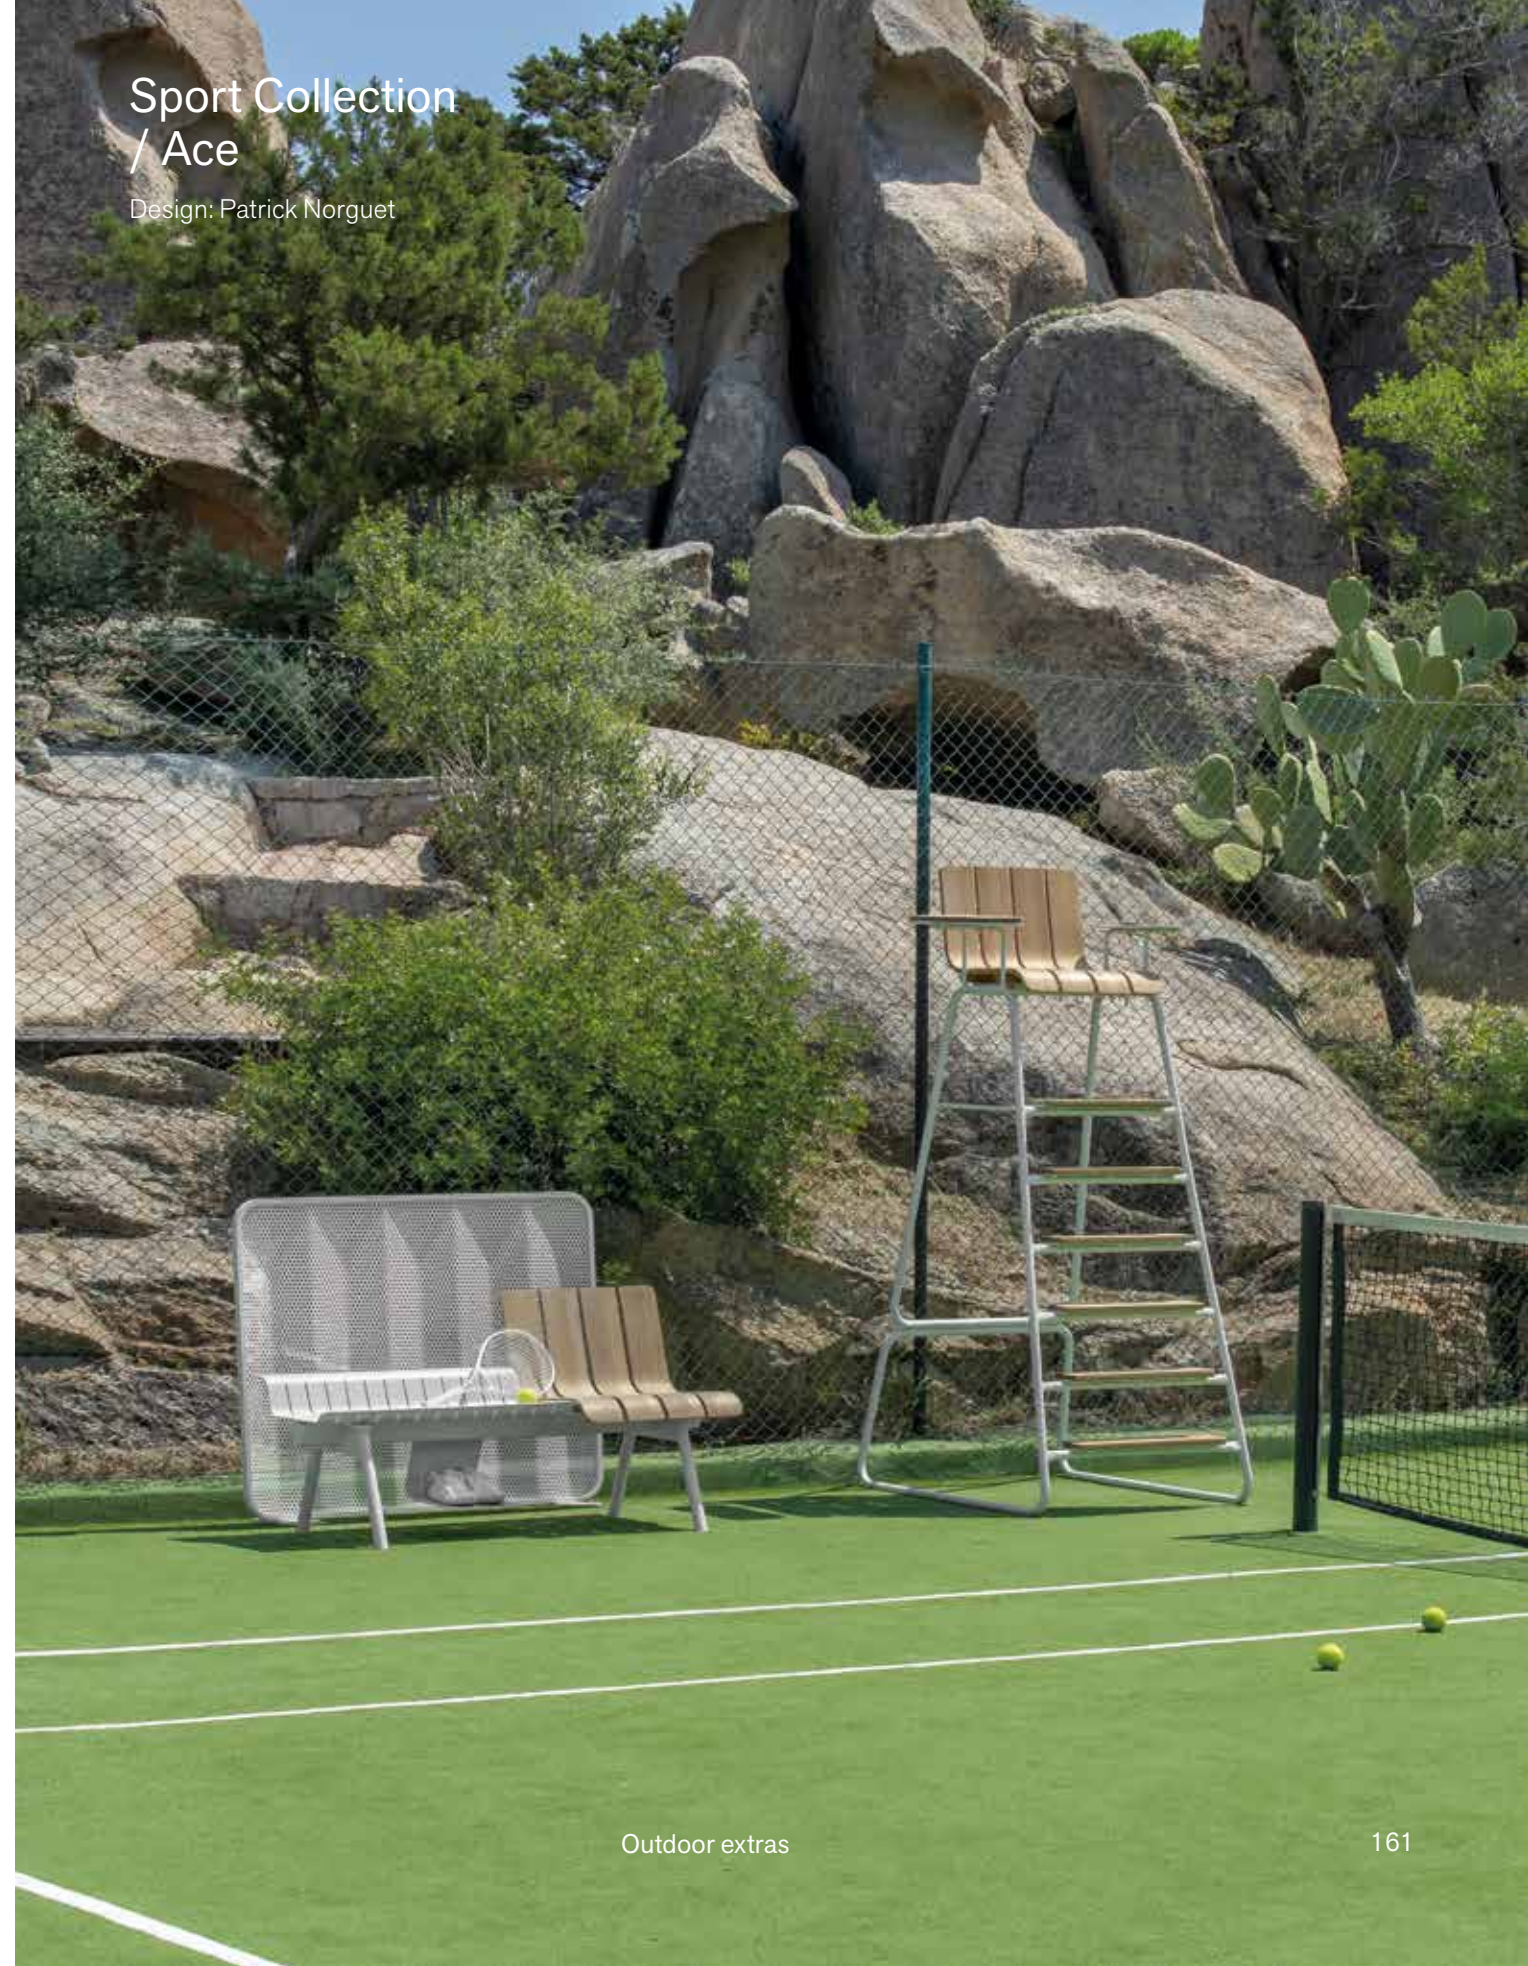

Sport Collection
/ Ace

Design: Patrick Norguet