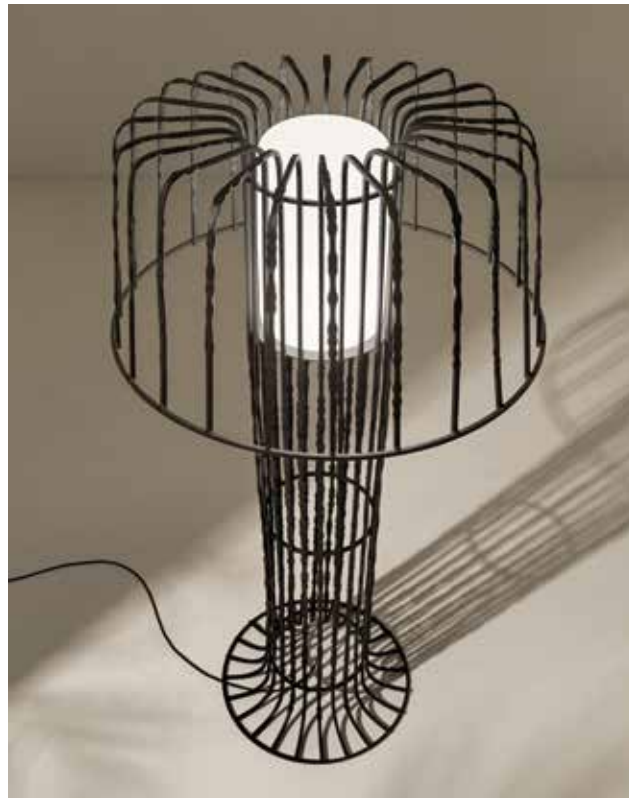

Lustra

Design: Luca Nichetto

Floor lamp

Significant in size and presence, the Lustra lamp reinterprets the artisanal technique of wrought iron through a contemporary lens. Its thin lines create a graphic play, like a drawing in the air. The blown glass cap offers a warm and suggestive light.

Technical info p. 308

Floor lamp with metal frame available in different colours.
Glass lighting unit.