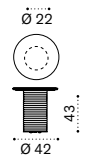

Lounge armchair

3 seater sofa

Daybed

Coffee table Ø42 h43 cm

Coffee table 134x80 h33 cm

Dining armchair

Round dining table Ø140 cm

Oval dining table 240x120 cm