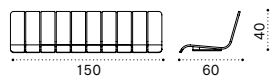

Seat L 60cm without backrest

Seat L 150cm without backrest

Black cork tray

Seat cushion