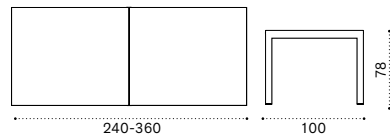

Extendable XL dining table
240-360x100

Material

Aluminium Warmwhite

Aluminium Warmgrey

Studios

Design: Ethimo

Director folding armchair

Folding armchair