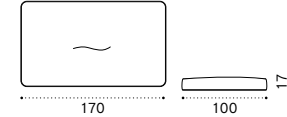

Armrest cushion