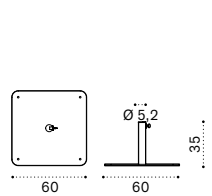

Base for 2,2x2,2 – Ø2,5 m parasols