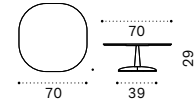

Coffee table 70x70 h 29