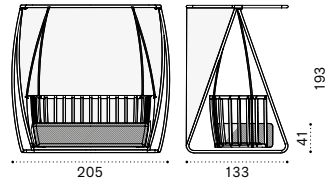

Porch swing

Corner module

XL sofa