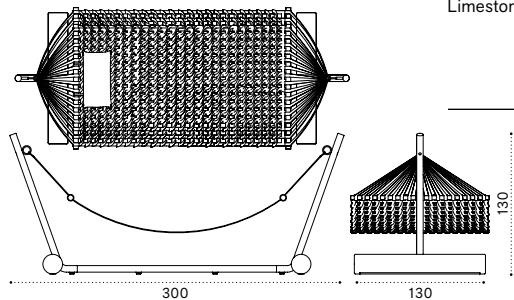

Patio ^{new}

Design: Zanellato/Bortotto

Collection composed of:
lounge armchair / 3 seater sofa / daybed
/ coffee table / dining armchair / dining table
/ free-standing hammock
FSC™ certified product

Lounge armchair

3 seater sofa

Daybed

Grand Life

Design: Christophe Pillet

Collection composed of:
bergère / lounge armchair / XL sofa / coffee table
/ sunbed / dining armchair
FSC™ certified product

Bergère

Lounge armchair

XL sofa