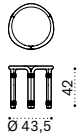

# Rotin

Design: Zanellato/Bortotto

Collection composed of:  
2 seater sofa / lounge armchair / pouf / coffee table  
FSC™ certified product

2 seater sofa

Lounge armchair

Pouf

Coffee table Ø43,5 h42

Coffee table Ø68,5 h33