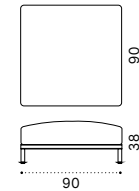

Yacht Collection / Baia

Design: Christophe Pillet

Collection composed of:
lounge armchair / sofa / XL sofa / modular sofa
/ daybed / sunbed / pouf / coffee table / lamp

Lounge armchair

2 Seater sofa

XL Sofa

Yacht Collection / Baia

Design: Christophe Pillet

Pouf 90x90

Pouf 150x90

Pouf 210x90

Yacht Collection / Costiera

Design: Christophe Pillet

Collection composed of:
lounge armchair / XL sofa / modular sofa

XL Lounge armchair