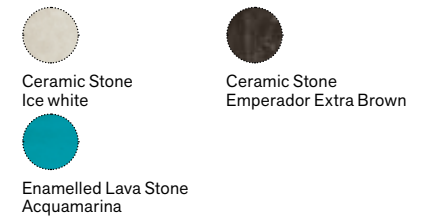

Material - Table top