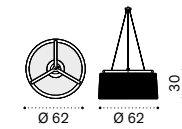

Kilt lamp

Design: Marcello Ziliani

Pendant lamp
IP44, 1xE27
(Bulb not included, depends on the bulb used)
according to European regulations