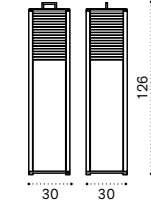

Ginger

Design: Niccolò Grassi

Collection composed of:
wall lamp / wired table lamp / XL floor lamp

Table lamp / XL floor lamp
/ Wall lamp
IP44 2700° K - 1650 lm
LED 230 Vac 17W
Energetic Class: E
CE

Table lamp

XL floor lamp