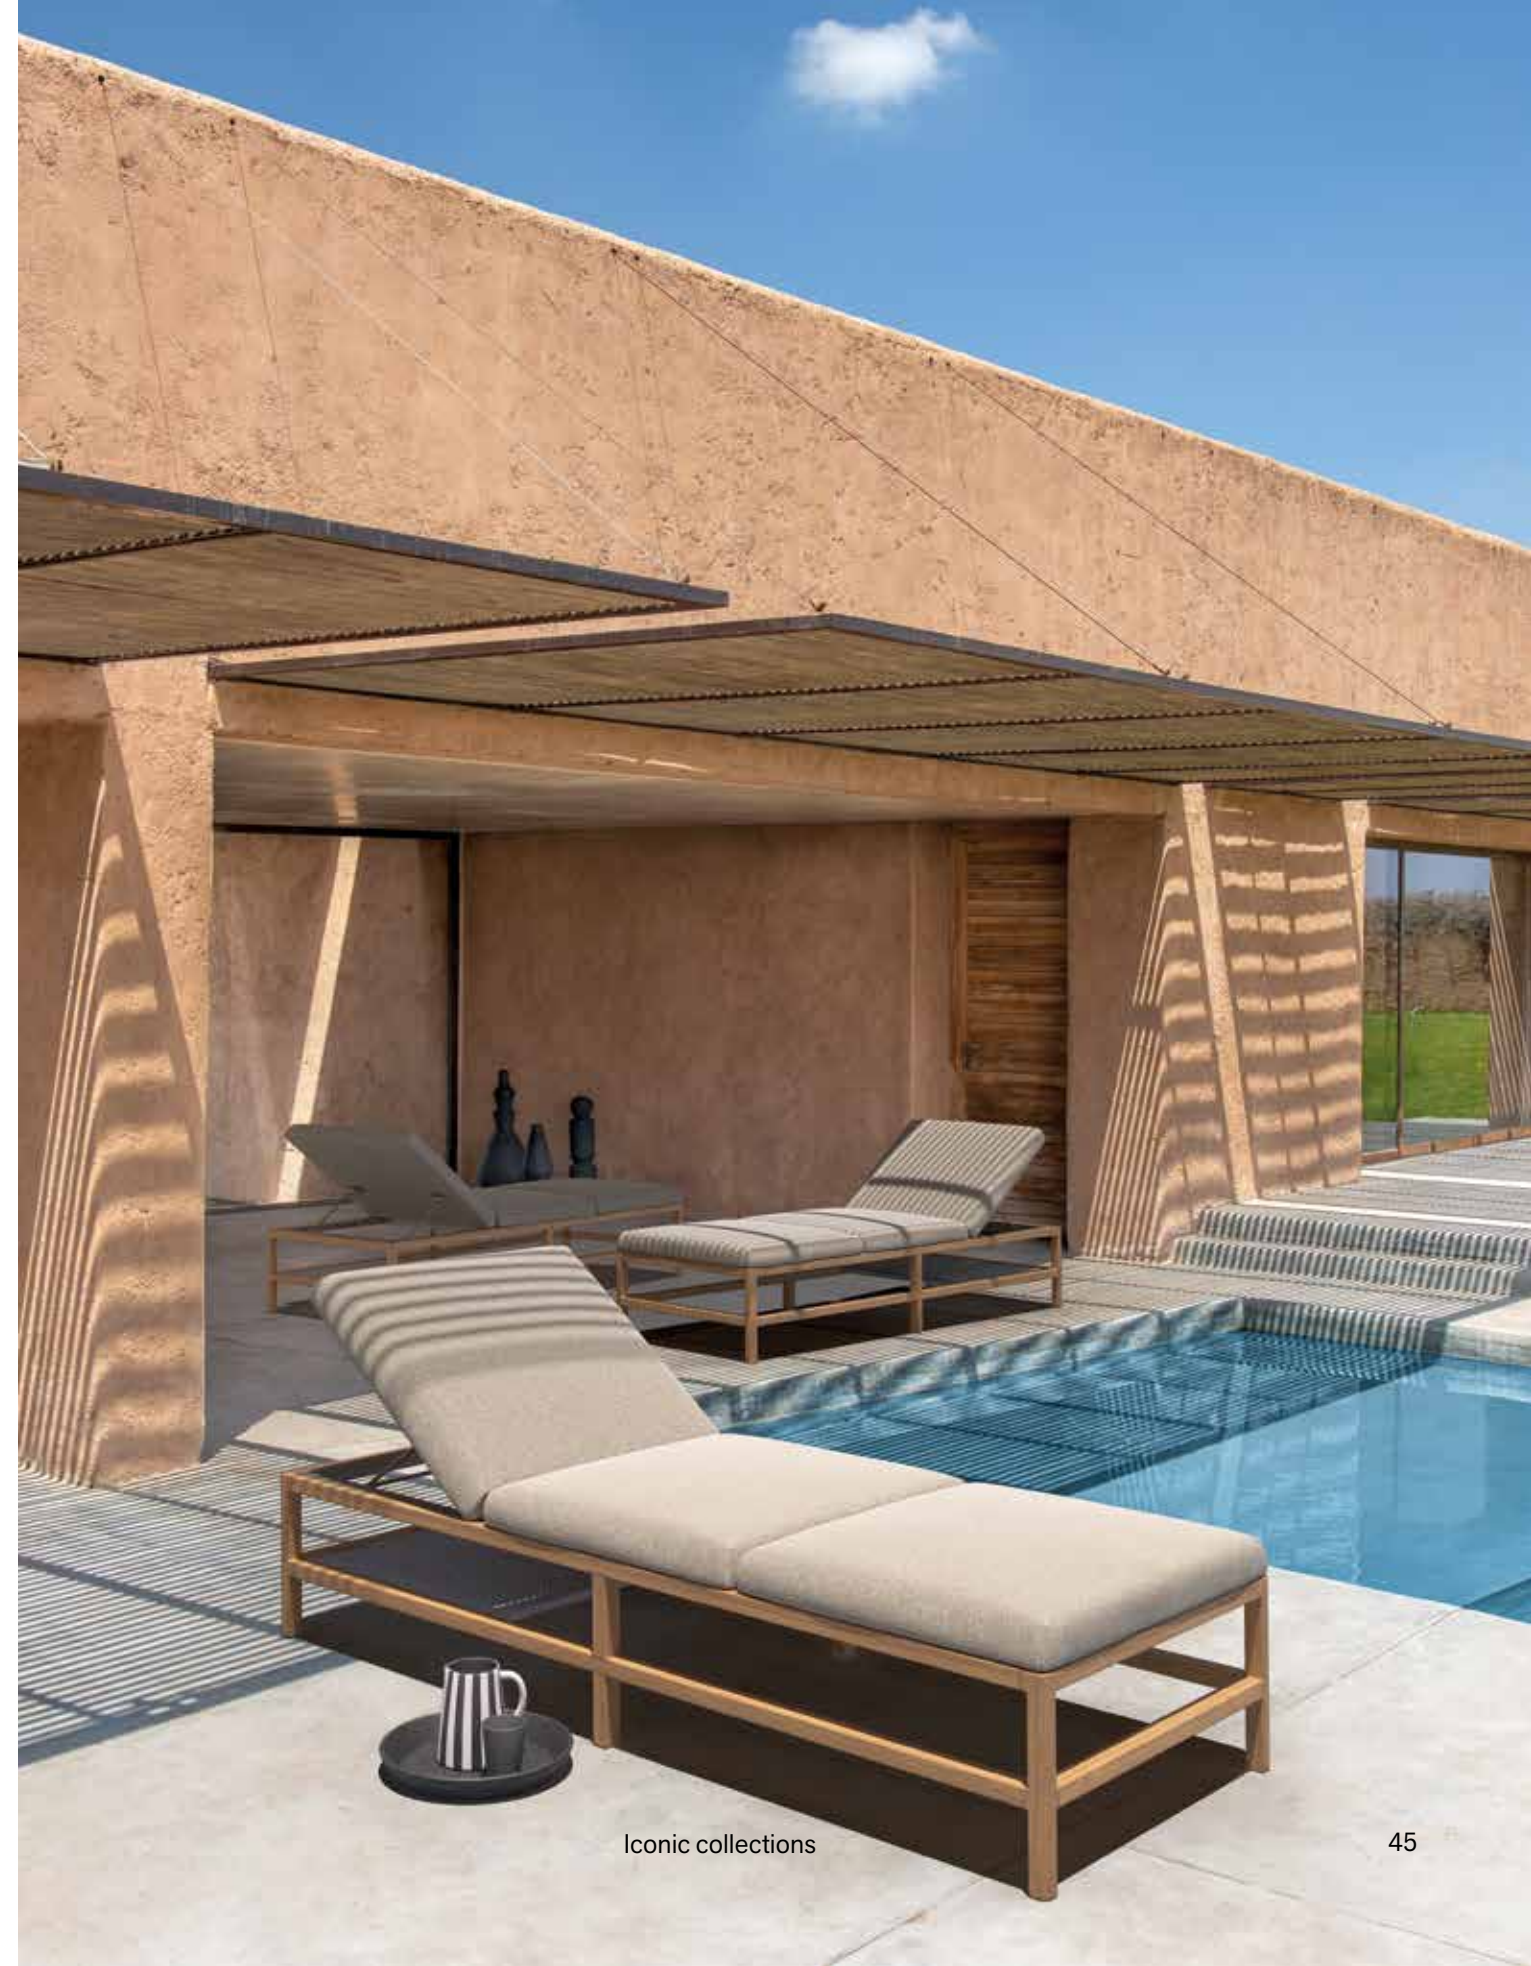

Grand Life

Design: Christophe Pillet