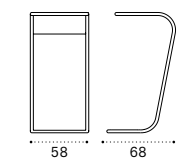

Ace

Design: Patrick Norguet

Collection composed of:
umpire chair / bench / bag holder / shoes holder
/ storage / tray / free-standing panel

Beam L 150 with legs

Beam L 210 with legs

Beam L 240 with legs

Ace

Design: Patrick Norguet

Umpire chair with panels

Shelter