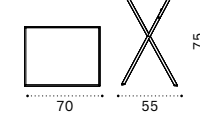

Rectangular folding table 80x160