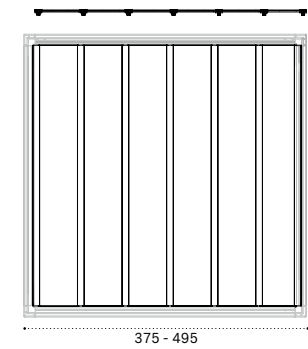

Light&Proof