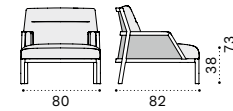

Patio ^{new}

Design: Zanellato/Bortotto

Collection composed of:
lounge armchair / 3 seater sofa / daybed
/ coffee table / dining armchair / dining table
/ free-standing hammock
FSC™ certified product

Lounge armchair

3 seater sofa

Daybed

Grand Life

Design: Christophe Pillet

Collection composed of:
bergère / lounge armchair / XL sofa / coffee table
/ sunbed / dining armchair
FSC™ certified product

Bergère

Lounge armchair

XL sofa