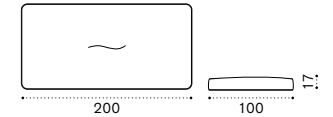

Complementary back cushion 45x45 or 50x30