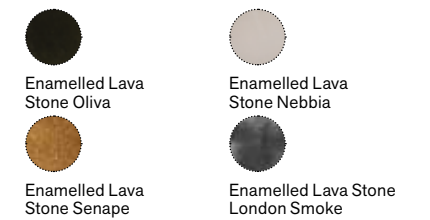

# Folia <sup>new</sup>

Design: Luca Nichetto

Collection composed of:  
stool / coffee table

Stool  
Ø33 h44

Coffee table  
Ø34 h46

Material - Frame

Material - Table top