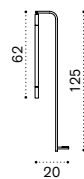

Yacht Collection / Baia

Design: Christophe Pillet

Collection composed of:
lounge armchair / sofa / XL sofa / modular sofa
/ daybed / sunbed / pouf / coffee table / lamp

Lounge armchair

2 Seater sofa

XL Sofa

Lamp

Yacht Collection / Baia

Design: Christophe Pillet

Pouf 150x90

Pouf 210x90

Yacht Collection / Costiera

Design: Christophe Pillet

Collection composed of:
lounge armchair / XL sofa / modular sofa

XL Lounge armchair