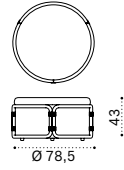

Complementary back cushion 45X45

Pouf