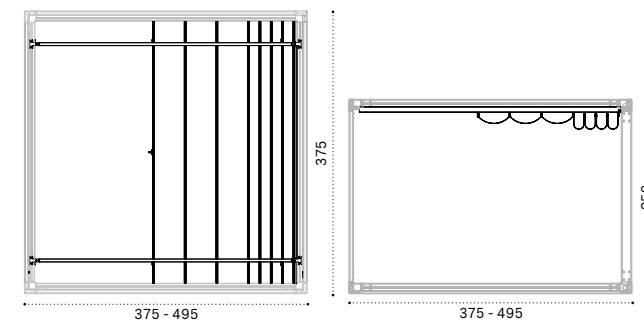

Flow sliding canopy