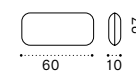

Ribot

Design: Marc Sadler

Collection composed of:
rectangular extendable table / dining armchair
/ dining chair / lounge armchair / footstool
/ coffee table / counter stool / barstool
FSC™ certified product

Lounge armchair

Footstool

Natural Teak + Stainless Steel

Agave

Design: Mattia Albicini

Collection composed of:
lounge chair / coffee table
FSC™ certified product

Lounge chair

Shaped seat cushion

Round seat cushion

Sling

Design: Studiopepe

Collection composed of:
armchair / coffee table / footstool

Footstool

Coffee table Ø53 h43