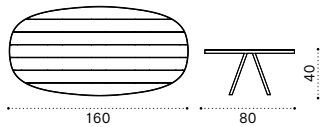

Lounge armchair

Lounge high back armchair

3 seater sofa

3 seater high back sofa

Round coffee table Ø56

Square coffee table 90x90

Oval coffee table 160x80

Dining armchair