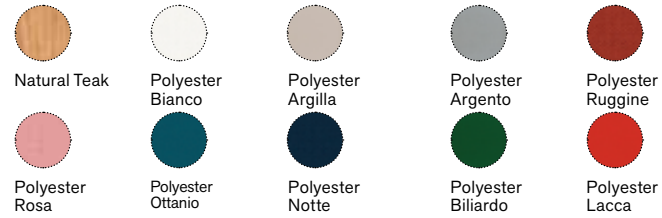

M Pot Ø57,5 h60 cm

Gaia

Design: Marc Sadler

Collection composed of:
table lamp / hanging lamp
FSC™ certified product

Table lamp / Hanging lamp
IP54 2700° K - 200 lm
USB charging, Li-ion battery 10W/h
Max endurance >10h / Recharging cycles 6/10h

Material

Milk

Design: Emmanuel Gallina

Portable solar lamp
FSC™ certified product

Solar lamp
IP65 50-100 lm
Rechargeable battery 3.6V 2600 mA
Li-ion Max endurance: 8h
Recharging cycles with line power 10h
CE

Material

Step

Design: Niccolò Grassi

Path lamp

Square path lamp
IP44 LED 4W 230V
Energetic Class: E
CE

Material

Ginger

Design: Niccolò Grassi

Collection composed of:
wall lamp / wired table lamp / XL floor lamp

Table lamp / XL floor lamp
/ Wall lamp
IP44 2700° K - 1650 lm
LED 230 Vac 17W
Energetic Class: E
CE

Table lamp

XL floor lamp

Wall lamp

Material

Carré

Design: Niccolò Grassi

Collection composed of:
wall lamp / table lamp / rechargeable table lamp
/ XL floor lamp
FSC™ certified product

Table lamp
IP44 2700° K - 1650 lm
LED 230 Vac 17W
Energetic Class: E
CE

Rechargeable table lamp
IP44 2700° K - LED n. 4 x 4W
N. batteries: 2 x 12V 2Ah SSL
Max endurance with batteries: 10h / Recharging cycle 8h
Energetic Class: E
CE

Wall lamp
IP44 2700° K - 1650 lm
LED 230 Vac 17W
Energetic Class: E
CE

XL floor lamp
Wired / Rechargeable

Wired
IP44 2700° K - 1650 lm
LED 230 Vac 17W
Energetic Class: E
CE
Rechargeable
IP44 2700° K - LED n. 4 x 4W
N. batteries: 2 x 12V 2Ah SSL
Max endurance with batteries: 10h / Recharging cycle 8h
Energetic Class: E
CE

Material