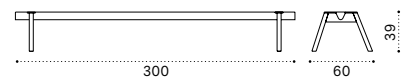

Shoe holder