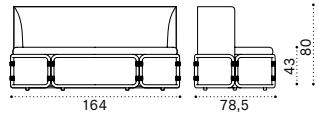

Coffee table Ø43,5 h42

Rotin

Design: Zanellato/Bortotto

Collection composed of:
2 seater sofa / lounge armchair / pouf / coffee table
FSC™ certified product

2 seater sofa