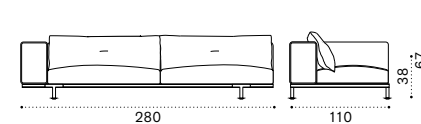

Yacht Collection / Baia

Design: Christophe Pillet

Collection composed of:
lounge armchair / sofa / XL sofa / modular sofa
/ daybed / sunbed / pouf / coffee table / lamp

Lounge armchair

2 Seater sofa

XL Sofa

Yacht Collection / Baia

Design: Christophe Pillet

Pouf 150x90

Pouf 210x90

Yacht Collection / Costiera

Design: Christophe Pillet

Collection composed of:
lounge armchair / XL sofa / modular sofa

XL Lounge armchair