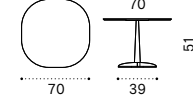

Coffee table 70x90 h 29

Coffee table 70x70 h 51