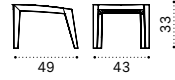

Ribot

Design: Marc Sadler

Collection composed of:
rectangular extendable table / dining armchair
/ dining chair / lounge armchair / footstool
/ coffee table / counter stool / barstool
FSC™ certified product

Lounge armchair

Footstool

Natural Teak + Stainless Steel

Agave

Design: Mattia Albicini

Collection composed of:
lounge chair / coffee table
FSC™ certified product

Lounge chair

Shaped seat cushion

Round seat cushion

Sling

Design: Studiopepe

Collection composed of:
armchair / coffee table / footstool

Footstool

Coffee table Ø53 h43