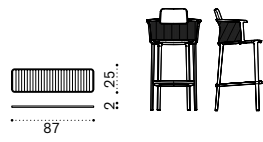

Nicolette

Design: Patrick Norguet

Collection composed of:
dining armchair / barstool
FSC™ certified product

Dining armchair

Armchair soft backrest

Armchair / barstool cushion

Allaperto

Design: Matteo Thun & Antonio Rodriguez

Collection composed of:
loung armchair / 2 seater sofa / coffee table
/ sunbed / bistrò dining armchair / hanging armchair
/ free-standing outdoor swings / lounge bed
FSC™ certified product

Lounge armchair

2 seater sofa

Lounge bed with curtains / Mattress