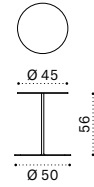

Tender

Design: Christophe Pillet

Collection composed of:
side tables / tray
FSC™ certified product

Side table

Tray