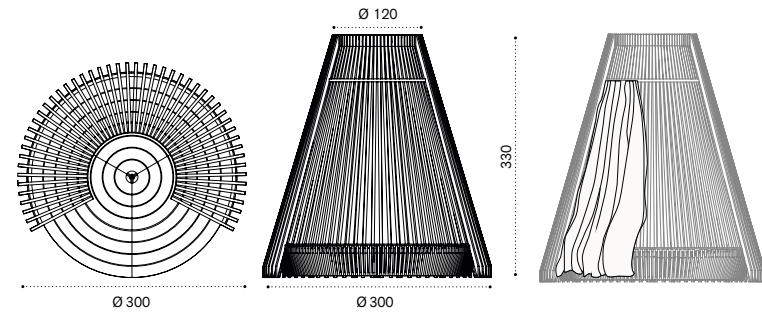

# Hut

Alcove

Design: Atelier Lavit

Alcove Ø3m x h3,3m / Curtain

Material

Wooden shelter

Round lounge bed

Mattress