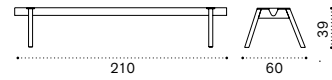

Bag holder 30x52

Beam L 210 with legs