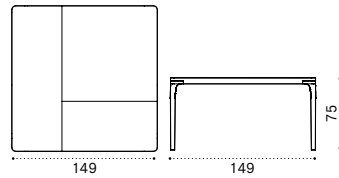

Rectangular dining table 199x99

XL square dining table 149x149