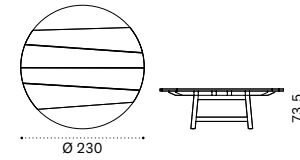

Seat cushion

Rafael

Design: Paola Navone

Round dining table Ø230

Stone Lazy Susan Ø110

Dining armchair