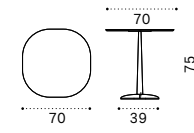

Coffee table 70x90 h 51

Dining table 70x70 h 75