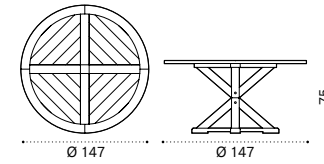

Cronos

Design: Ethimo

Collection composed of:
round dining table
/ extendable rectangular dining table
FSC™ certified product

Round dining table Ø147

Extendable rectangular dining table
220-260-300x100