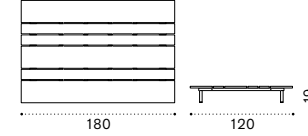

# Calipso

Design: Ilaria Marelli

Collection composed of:  
S module / L module / XL module / mattress  
/ coffee table  
FSC™ certified product

S module 120x120

L module 120x180

XL module 120x240

Cushion 100x100