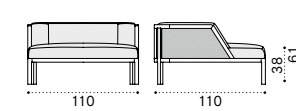

Lounge armchair